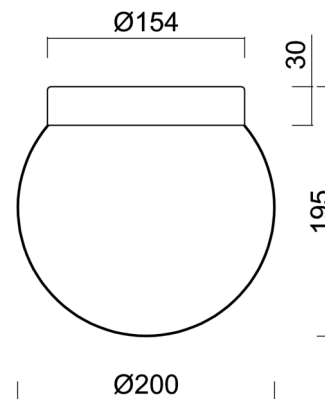

STYX D1

Private: LED-5L05E600BD1P/192 NL 3K#

WWW.OSMONT.CZ

STYX D1

Product code: STY61256

Type: Private: LED-5L05E600BD1P/192 NL 3K#

Technical data

Types of luminaires	Classic on/off
Mounting type	surface mounted
Base material	stainless steel steel
Shade material	three-layer glass TRIPLEX OPAL
Base color	polished stainless steel
Shade color	white
Holding the shade	bayonet
Mounting location	ceiling/wall
Width	200 mm
Length	200 mm
Height	185 mm
Diameter	Ø 200 mm
mounting holes (diameter)	4x25mm
Cable entrance	2x216mm
Impact strength	IK01
Operating temperature	from -20°C to +30°C

Electrical data

Power consumption	10 W
Ingress Protection	IP65
Socket	LED modul
terminal block	screw terminal block

Luminous data

Lum. flux of luminaire	1280 lm
Lum. flux of light source	1460 lm
Chromaticity temperature	3000 K
Rated life time LED L80/B10	100000 hours
CRI	Ra80
MacAdam	3
Blue light hazard	Risk group 0

Installation dimensions:

Additional assortment:

Lampshade

Product code	Name	Color	Picture	Drawing
20092	192	white	