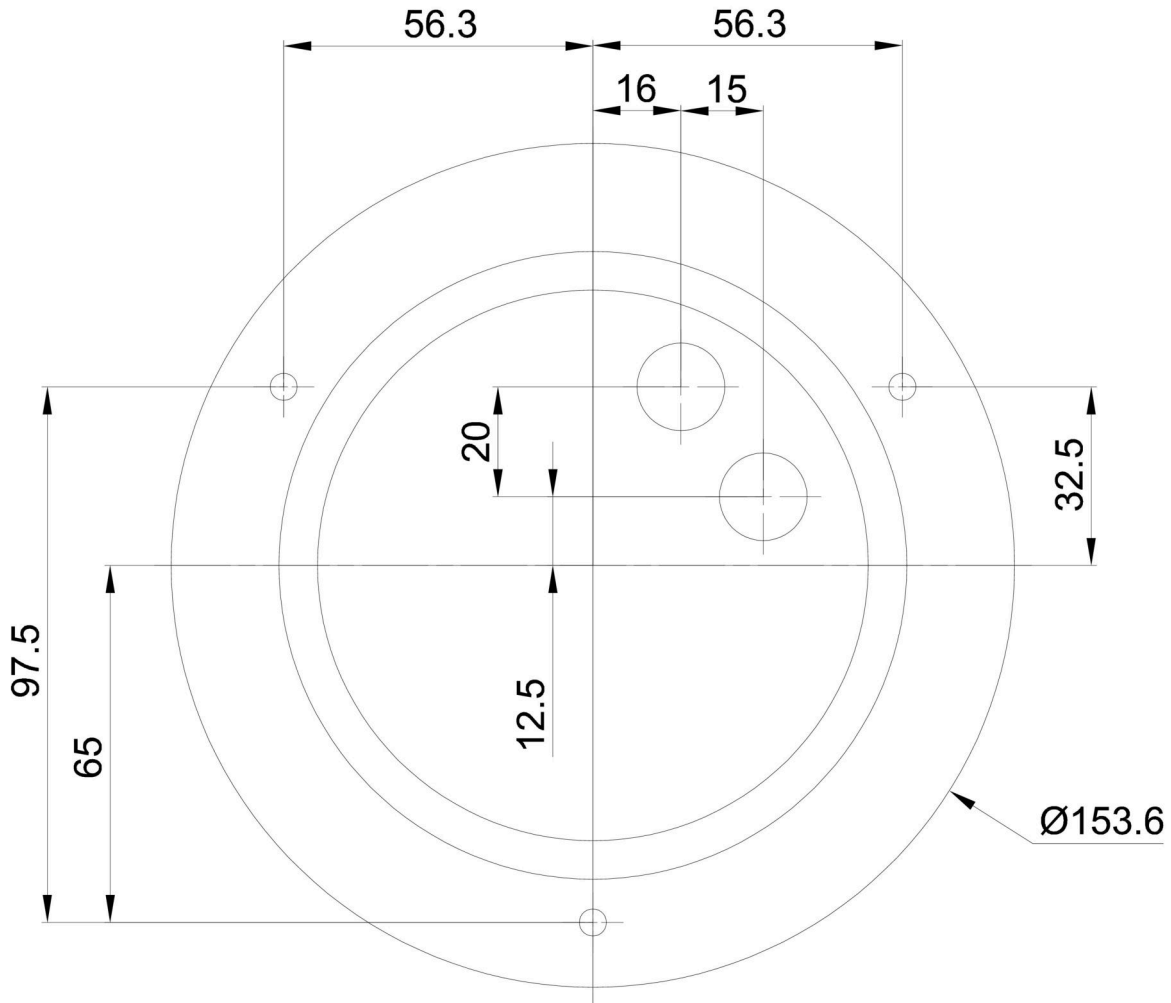

STYX D1

Private: LED-5L05E600BD1P/192 NL 3K#

WWW.OSMONT.CZ

STYX D1

Product code: STY61256

Type: Private: LED-5L05E600BD1P/192 NL 3K#

Technical data

Types of luminaires	Classic on/off
Mounting type	surface mounted
Base material	stainless steel steel
Shade material	three-layer glass TRIPLEX OPAL
Base color	polished stainless steel
Shade color	white
Holding the shade	bayonet
Mounting location	ceiling/wall
Width	200 mm
Length	200 mm
Height	185 mm
Diameter	Ø 200 mm
mounting holes (diameter)	4x25mm
Cable entrance	2x216mm
Impact strength	IK01
Operating temperature	from -20°C to +30°C

Electrical data

Power consumption	10 W
Ingress Protection	IP65
Socket	LED modul
terminal block	screw terminal block

Luminous data

Lum. flux of luminaire	1280 lm
Lum. flux of light source	1460 lm
Chromaticity temperature	3000 K
Rated life time LED L80/B10	100000 hours
CRI	Ra80
MacAdam	3
Blue light hazard	Risk group 0

Installation dimensions:

Additional assortment:

Lampshade

Product code	Name	Color	Picture	Drawing
20092	192	white	