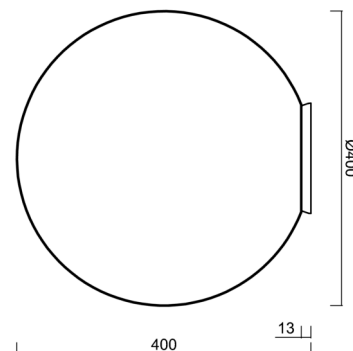

## Technical

Types of luminaires	Dimmable
Mounting type	surface mounted
Base material	polycarbonate
Shade material	three-layer glass TRIPLEX OPAL
Base color	polished brass
Shade color	white
Holding the shade	bayonet
Mounting location	ceiling
Width	400 mm
Length	400 mm
Height	400 mm
Diameter	ø 400 mm
mounting holes (diameter)	4xø5mm
Installation wire (diameter)	2xø16mm
Energy Class	D
Impact strength	IK01
Operating temperature	from -20°C to +30°C

Lampshade

Product code	Name	Color	Description	Picture	Drawing
20095	196	white		