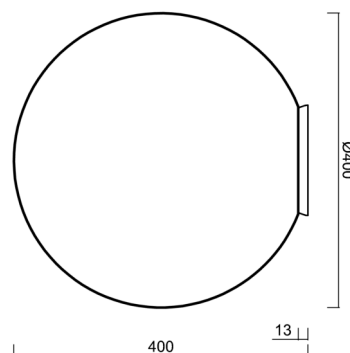

## Technical

Types of luminaires	Classic on/off
Mounting type	surface mounted
Base material	polycarbonate
Shade material	three-layer glass TRIPLEX OPAL
Base color	polished brass
Shade color	white
Holding the shade	bayonet
Mounting location	ceiling
Width	400 mm
Length	400 mm
Height	400 mm
Diameter	ø 400 mm
mounting holes (diameter)	4xø5mm
Installation wire (diameter)	2xø16mm
Energy Class	D
Impact strength	IK01
Operating temperature	from -20°C to +30°C

Lampshade

Product code	Name	Color	Description	Picture	Drawing
20095	196	white		