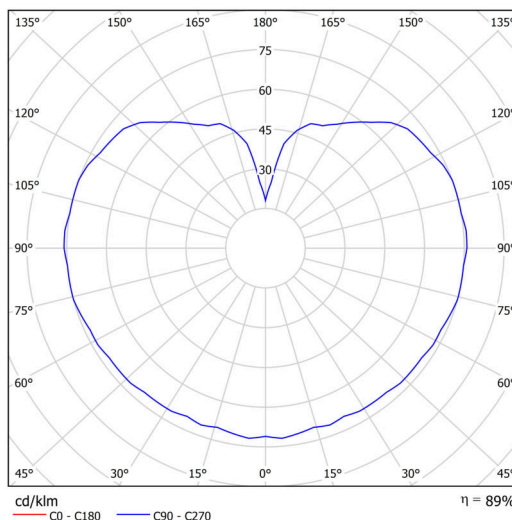

Luminous

Lum. flux of luminaire	4070 lm
Lum. flux of light source	4630 lm
Luminaire efficacy	150 lm/W
Temperature	4000 K
Rated life time LED L80/B10	100000 hours
CRI	Ra80
MacAdam	3
Blue light hazard	Risk group 0