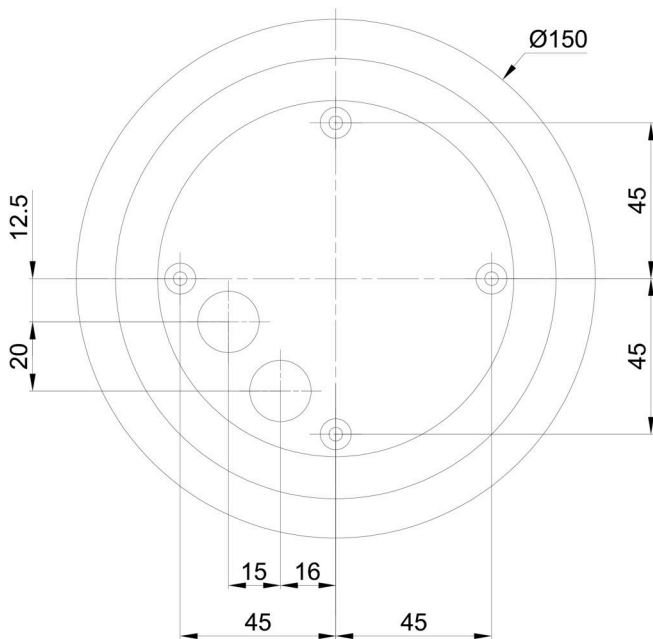

Logistic

EAN	8591728137236
Weight NTTO	3.7 Kg
Weight BTTO	4 Kg
Number of cartons	1 pcs
Package volume	0.067 m³
Package 1 width	0.405 m
Package 1 length	0.405 m
Package 1 height	0.41 m
Warranty*	60 months

*The warranty for the batteries is valid for 12 months from the date of purchase.

Installation dimensions: