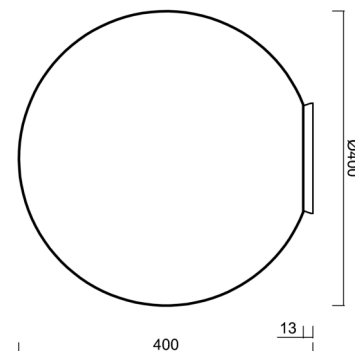

Technical

Types of luminaires	Dimmable
Mounting type	surface mounted
Base material	polycarbonate
Shade material	three-layer glass TRIPLEX OPAL
Base color	chrome
Shade color	white
Holding the shade	bayonet
Mounting location	ceiling
Width	400 mm
Length	400 mm
Height	400 mm
Diameter	ø 400 mm
mounting holes (diameter)	4xø5mm
Installation wire (diameter)	2xø16mm
Energy Class	D
Impact strength	IK01
Operating temperature	from -20°C to +30°C

Eulum data for calculation programs are available at www.osmont.cz.

Logistic

EAN	8591728137229
Weight NTTO	3.7 Kg
Weight BTTO	4 Kg
Number of cartons	1 pcs
Package volume	0.067 m ³
Package 1 width	0.405 m
Package 1 length	0.405 m
Package 1 height	0.41 m
Warranty*	60 months

Lampshade

Product code	Name	Color	Description	Picture	Drawing
20095	196	white		