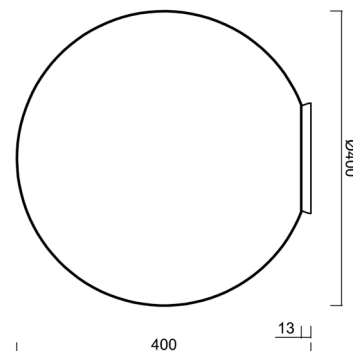

STYX 4

LED-5L06E600BD1/196 CR 4K#

WWW.OSMONT.CZ

STYX 4

Product code: STY61746

Type: LED-5L06E600BD1/196 CR 4K#

Short description of the luminaire: Chrome surface-mounted LED light ON/OFF with TRIPLEX OPAL glass shade.

Technical

Types of luminaires	Classic on/off
Mounting type	surface mounted
Base material	polycarbonate
Shade material	three-layer glass TRIPLEX OPAL
Base color	chrome
Shade color	white
Holding the shade	bayonet
Mounting location	ceiling
Width	400 mm
Length	400 mm
Height	400 mm
Diameter	ø 400 mm
mounting holes (diameter)	4xø5mm
Installation wire (diameter)	2xø16mm
Energy Class	D
Impact strength	IK01
Operating temperature	from -20°C to +30°C

Lampshade

Product code	Name	Color	Description	Picture	Drawing
20095	196	white		