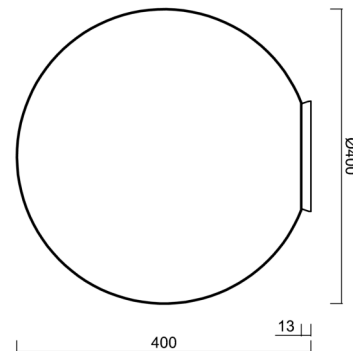

Technical

Types of luminaires	Dimmable
Mounting type	surface mounted
Base material	polycarbonate
Shade material	three-layer glass TRIPLEX OPAL
Base color	silver Ral9006
Shade color	white
Holding the shade	bayonet
Mounting location	ceiling
Width	400 mm
Length	400 mm
Height	400 mm
Diameter	ø 400 mm
mounting holes (diameter)	4xø5mm
Installation wire (diameter)	2xø16mm
Energy Class	D
Impact strength	IK01
Operating temperature	from -20°C to +30°C

Eulum data for calculation programs are available at www.osmont.cz.

Logistic

EAN	8591728137205
Weight NTTO	3.7 Kg
Weight BTTO	4 Kg
Number of cartons	1 pcs
Package volume	0.067 m ³
Package 1 width	0.405 m
Package 1 length	0.405 m
Package 1 height	0.41 m
Warranty*	60 months

Lampshade

Product code	Name	Color	Description	Picture	Drawing
20095	196	white		