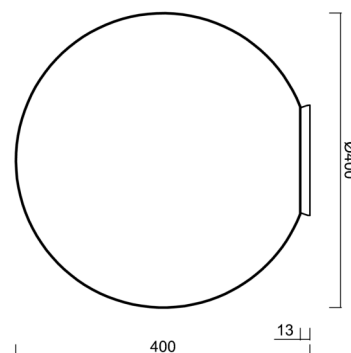

## Technical

Types of luminaires	Classic on/off
Mounting type	surface mounted
Base material	polycarbonate
Shade material	three-layer glass TRIPLEX OPAL
Base color	silver Ral9006
Shade color	white
Holding the shade	bayonet
Mounting location	ceiling
Width	400 mm
Length	400 mm
Height	400 mm
Diameter	ø 400 mm
mounting holes (diameter)	4xø5mm
Installation wire (diameter)	2xø16mm
Energy Class	D
Impact strength	IK01
Operating temperature	from -20°C to +30°C