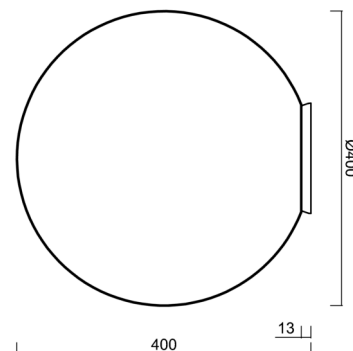

Technical

Types of luminaires	Classic on/off
Mounting type	surface mounted
Base material	polycarbonate
Shade material	three-layer glass TRIPLEX OPAL
Base color	black Ral9005
Shade color	white
Holding the shade	bayonet
Mounting location	ceiling
Width	400 mm
Length	400 mm
Height	400 mm
Diameter	ø 400 mm
mounting holes (diameter)	4xø5mm
Installation wire (diameter)	2xø16mm
Energy Class	D
Impact strength	IK01
Operating temperature	from -20°C to +30°C

Eulum data for calculation programs are available at www.osmont.cz.

Logistic

EAN	8591728137175
Weight NTTO	3.7 Kg
Weight BTTO	4 Kg
Number of cartons	1 pcs
Package volume	0.067 m ³
Package 1 width	0.405 m
Package 1 length	0.405 m
Package 1 height	0.41 m
Warranty*	60 months

Lampshade

Product code	Name	Color	Description	Picture	Drawing
20095	196	white		