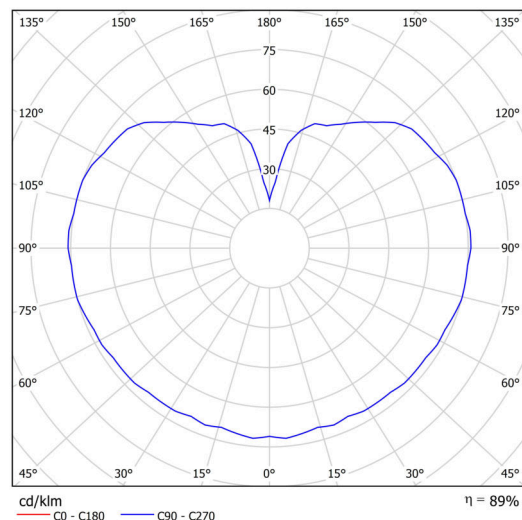

Luminous

Lum. flux of luminaire	4070 lm
Lum. flux of light source	4630 lm
Luminaire efficacy	150 lm/W
Temperature	4000 K
Rated life time LED L80/B10	100000 hours
CRI	Ra80
MacAdam	3
Blue light hazard	Risk group 0