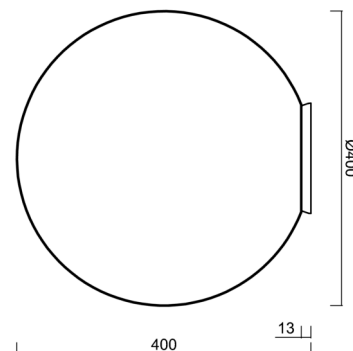

STYX 4

LED-5L06E600BD1/196 B DALI 4K#

WWW.OSMONT.CZ

STYX 4

Product code: STY61741

Type: LED-5L06E600BD1/196 B DALI 4K#

Short description of the luminaire: White surface-mounted LED light DALI with TRIPLEX OPAL glass shade.

Technical

Types of luminaires	Dimmable
Mounting type	surface mounted
Base material	polycarbonate
Shade material	three-layer glass TRIPLEX OPAL
Base color	white Ral9003
Shade color	white
Holding the shade	bayonet
Mounting location	ceiling
Width	400 mm
Length	400 mm
Height	400 mm
Diameter	ø 400 mm
mounting holes (diameter)	4xø5mm
Installation wire (diameter)	2xø16mm
Energy Class	D
Impact strength	IK01
Operating temperature	from -20°C to +30°C

Eulum data for calculation programs are available at www.osmont.cz.

Logistic

EAN	8591728137168
Weight NTTO	3.7 Kg
Weight BTTO	4 Kg
Number of cartons	1 pcs
Package volume	0.067 m ³
Package 1 width	0.405 m
Package 1 length	0.405 m
Package 1 height	0.41 m
Warranty*	60 months

Lampshade

Product code	Name	Color	Description	Picture	Drawing
20095	196	white		