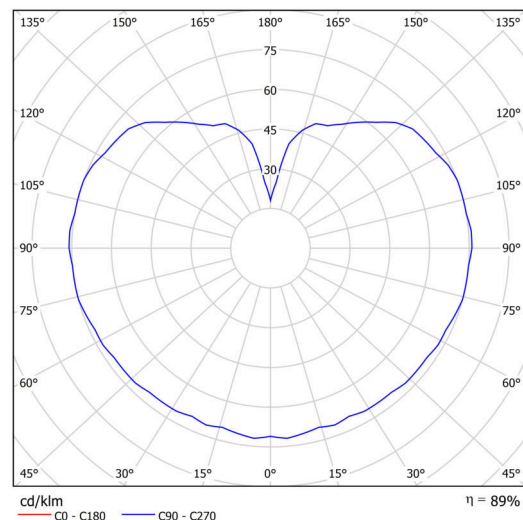

Luminous

Lum. flux of luminaire	4070 lm
Lum. flux of light source	4630 lm
Luminaire efficacy	150 lm/W
Temperature	4000 K
Rated life time LED L80/B10	100000 hours
CRI	Ra80
MacAdam	3
Blue light hazard	Risk group 0