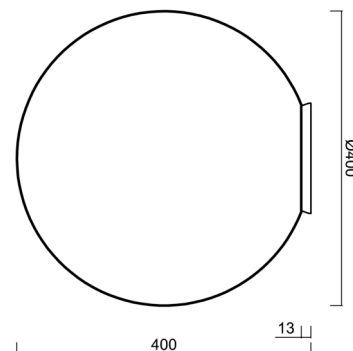

STYX 4

LED-5L06E600BD1/196 B 4K#

WWW.OSMONT.CZ

STYX 4

Product code: STY61740

Type: LED-5L06E600BD1/196 B 4K#

Short description of the luminaire: White surface-mounted LED light ON/OFF with TRIPLEX OPAL glass shade.

Technical

Types of luminaires	Classic on/off
Mounting type	surface mounted
Base material	polycarbonate
Shade material	three-layer glass TRIPLEX OPAL
Base color	white Ral9003
Shade color	white
Holding the shade	bayonet
Mounting location	ceiling
Width	400 mm
Length	400 mm
Height	400 mm
Diameter	ø 400 mm
mounting holes (diameter)	4xø5mm
Installation wire (diameter)	2xø16mm
Energy Class	D
Impact strength	IK01
Operating temperature	from -20°C to +30°C

Lampshade

Product code	Name	Color	Description	Picture	Drawing
20095	196	white		