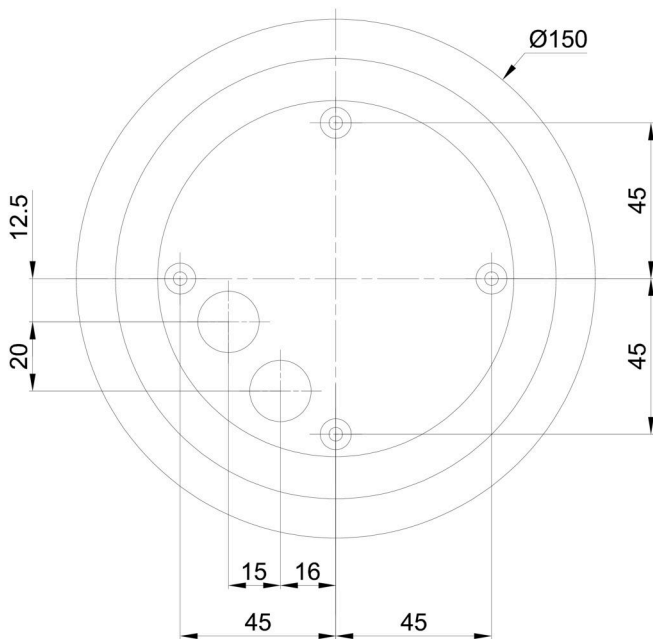

Logistic

EAN	8591728137151
Weight NTTO	3.7 Kg
Weight BTTO	4 Kg
Number of cartons	1 pcs
Package volume	0.067 m³
Package 1 width	0.405 m
Package 1 length	0.405 m
Package 1 height	0.41 m
Warranty*	60 months

*The warranty for the batteries is valid for 12 months from the date of purchase.

Installation dimensions: