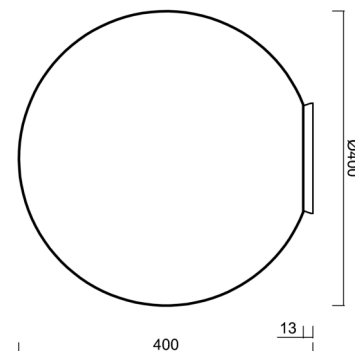

STYX 4

LED-5L06E600BD1/196 MS 3K#

WWW.OSMONT.CZ

STYX 4

Product code: STY61248

Type: LED-5L06E600BD1/196 MS 3K#

Short description of the luminaire: Brass surface-mounted LED light ON/OFF with TRIPLEX OPAL glass shade.

Technical

Types of luminaires	Classic on/off
Mounting type	surface mounted
Base material	polycarbonate
Shade material	three-layer glass TRIPLEX OPAL
Base color	polished brass
Shade color	white
Holding the shade	bayonet
Mounting location	ceiling
Width	400 mm
Length	400 mm
Height	400 mm
Diameter	ø 400 mm
mounting holes (diameter)	4xø5mm
Installation wire (diameter)	2xø16mm
Energy Class	D
Impact strength	IK01
Operating temperature	from -20°C to +30°C

Lampshade

Product code	Name	Color	Description	Picture	Drawing
20095	196	white		