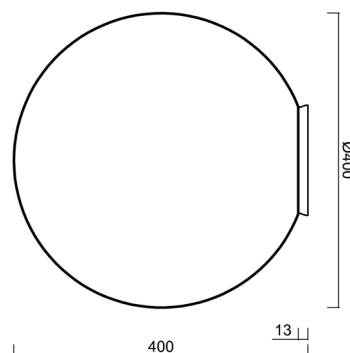

STYX 4

LED-5L06E600BD1/196 CR 3K#

WWW.OSMONT.CZ

STYX 4

Product code: STY61246

Type: LED-5L06E600BD1/196 CR 3K#

Short description of the luminaire: Chrome surface-mounted LED light ON/OFF with TRIPLEX OPAL glass shade.

Technical

Types of luminaires	Classic on/off
Mounting type	surface mounted
Base material	polycarbonate
Shade material	three-layer glass TRIPLEX OPAL
Base color	chrome
Shade color	white
Holding the shade	bayonet
Mounting location	ceiling
Width	400 mm
Length	400 mm
Height	400 mm
Diameter	ø 400 mm
mounting holes (diameter)	4xø5mm
Installation wire (diameter)	2xø16mm
Energy Class	D
Impact strength	IK01
Operating temperature	from -20°C to +30°C

Eulum data for calculation programs are available at www.osmont.cz.

Logistic

EAN	8591728136918
Weight NTTO	3.7 Kg
Weight BTTO	4 Kg
Number of cartons	1 pcs
Package volume	0.067 m ³
Package 1 width	0.405 m
Package 1 length	0.405 m
Package 1 height	0.41 m
Warranty*	60 months

Lampshade

Product code	Name	Color	Description	Picture	Drawing
20095	196	white		