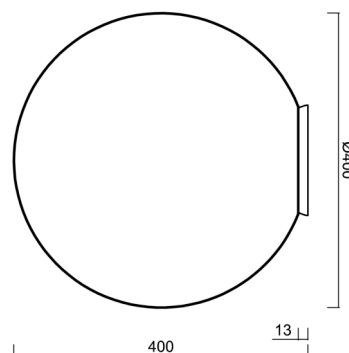

STYX 4

LED-5L06E600BD1/196 S 3K#

WWW.OSMONT.CZ

STYX 4

Product code: STY61244

Type: LED-5L06E600BD1/196 S 3K#

Short description of the luminaire: Silver surface-mounted LED light ON/OFF with TRIPLEX OPAL glass shade.

Technical

Types of luminaires	Classic on/off
Mounting type	surface mounted
Base material	polycarbonate
Shade material	three-layer glass TRIPLEX OPAL
Base color	silver Ral9006
Shade color	white
Holding the shade	bayonet
Mounting location	ceiling
Width	400 mm
Length	400 mm
Height	400 mm
Diameter	ø 400 mm
mounting holes (diameter)	4xø5mm
Installation wire (diameter)	2xø16mm
Energy Class	D
Impact strength	IK01
Operating temperature	from -20°C to +30°C

Lampshade

Product code	Name	Color	Description	Picture	Drawing
20095	196	white		