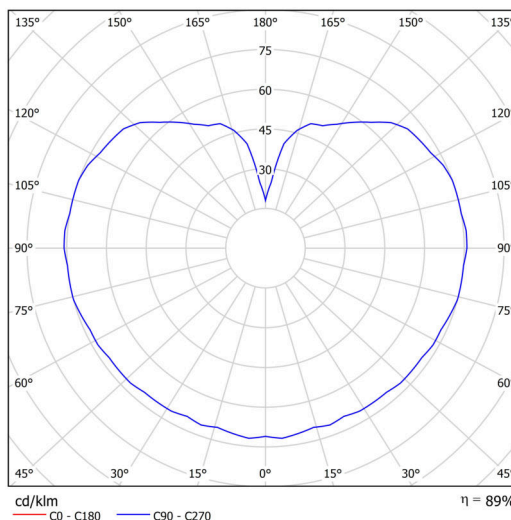

Luminous

Lum. flux of luminaire	3910 lm
Lum. flux of light source	4440 lm
Luminaire efficacy	144 lm/W
Temperature	3000 K
Rated life time LED L80/B10	100000 hours
CRI	Ra80
MacAdam	3
Blue light hazard	Risk group 0