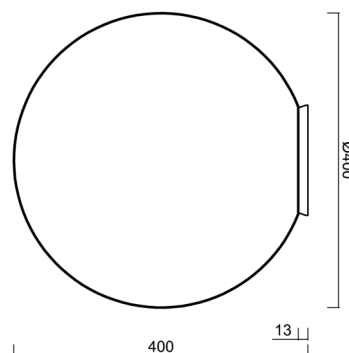

## Technical

Types of luminaires	Dimmable
Mounting type	surface mounted
Base material	polycarbonate
Shade material	three-layer glass TRIPLEX OPAL
Base color	black Ral9005
Shade color	white
Holding the shade	bayonet
Mounting location	ceiling
Width	400 mm
Length	400 mm
Height	400 mm
Diameter	ø 400 mm
mounting holes (diameter)	4xø5mm
Installation wire (diameter)	2xø16mm
Energy Class	D
Impact strength	IK01
Operating temperature	from -20°C to +30°C