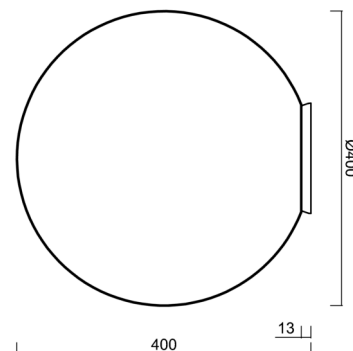

STYX 4

LED-5L06E600BD1/196 C 3K#

WWW.OSMONT.CZ

STYX 4

Product code: STY61242

Type: LED-5L06E600BD1/196 C 3K#

Short description of the luminaire: Black surface-mounted LED light ON/OFF with TRIPLEX OPAL glass shade.

Technical

Types of luminaires	Classic on/off
Mounting type	surface mounted
Base material	polycarbonate
Shade material	three-layer glass TRIPLEX OPAL
Base color	black Ral9005
Shade color	white
Holding the shade	bayonet
Mounting location	ceiling
Width	400 mm
Length	400 mm
Height	400 mm
Diameter	ø 400 mm
mounting holes (diameter)	4xø5mm
Installation wire (diameter)	2xø16mm
Energy Class	D
Impact strength	IK01
Operating temperature	from -20°C to +30°C

Lampshade

Product code	Name	Color	Description	Picture	Drawing
20095	196	white		