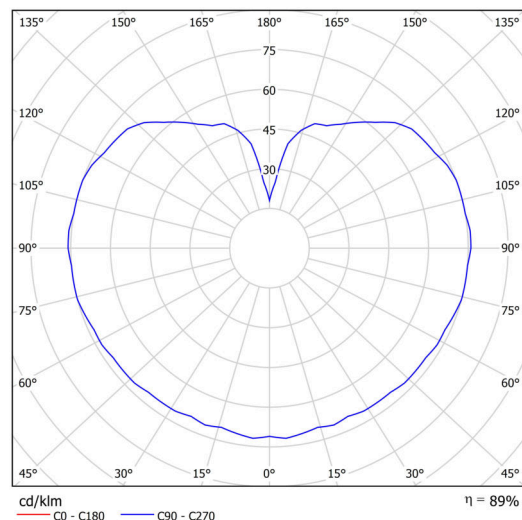

Luminous

Lum. flux of luminaire	3910 lm
Lum. flux of light source	4440 lm
Luminaire efficacy	144 lm/W
Temperature	3000 K
Rated life time LED L80/B10	100000 hours
CRI	Ra80
MacAdam	3
Blue light hazard	Risk group 0