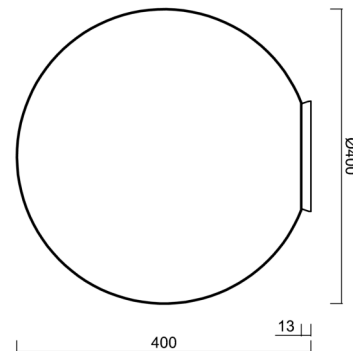

STYX 4

LED-5L06E600BD1/196 B DALI 3K#

WWW.OSMONT.CZ

STYX 4

Product code: STY61241

Type: LED-5L06E600BD1/196 B DALI 3K#

Short description of the luminaire: White surface-mounted LED light DALI with TRIPLEX OPAL glass shade.

Technical

Types of luminaires	Dimmable
Mounting type	surface mounted
Base material	polycarbonate
Shade material	three-layer glass TRIPLEX OPAL
Base color	white Ral9003
Shade color	white
Holding the shade	bayonet
Mounting location	ceiling
Width	400 mm
Length	400 mm
Height	400 mm
Diameter	ø 400 mm
mounting holes (diameter)	4xø5mm
Installation wire (diameter)	2xø16mm
Energy Class	D
Impact strength	IK01
Operating temperature	from -20°C to +30°C

Eulum data for calculation programs are available at www.osmont.cz.

Logistic

EAN	8591728136864
Weight NTTO	3.7 Kg
Weight BTTO	4 Kg
Number of cartons	1 pcs
Package volume	0.067 m ³
Package 1 width	0.405 m
Package 1 length	0.405 m
Package 1 height	0.41 m
Warranty*	60 months

Lampshade

Product code	Name	Color	Description	Picture	Drawing
20095	196	white		