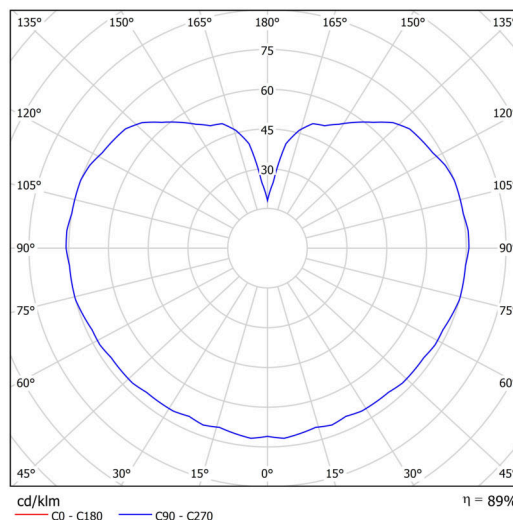

Luminous

Lum. flux of luminaire	3910 lm
Lum. flux of light source	4440 lm
Luminaire efficacy	144 lm/W
Temperature	3000 K
Rated life time LED L80/B10	100000 hours
CRI	Ra80
MacAdam	3
Blue light hazard	Risk group 0