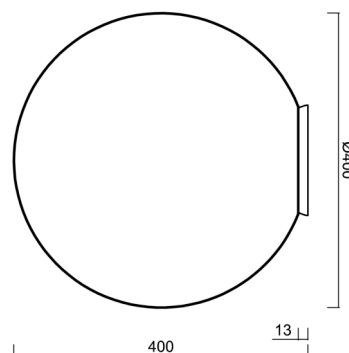

STYX 4

LED-5L06E600BD1/196 B 3K#

WWW.OSMONT.CZ

STYX 4

Product code: STY61240

Type: LED-5L06E600BD1/196 B 3K#

Short description of the luminaire: White surface-mounted LED light ON/OFF with TRIPLEX OPAL glass shade.

Technical

Types of luminaires	Classic on/off
Mounting type	surface mounted
Base material	polycarbonate
Shade material	three-layer glass TRIPLEX OPAL
Base color	white Ral9003
Shade color	white
Holding the shade	bayonet
Mounting location	ceiling
Width	400 mm
Length	400 mm
Height	400 mm
Diameter	ø 400 mm
mounting holes (diameter)	4xø5mm
Installation wire (diameter)	2xø16mm
Energy Class	D
Impact strength	IK01
Operating temperature	from -20°C to +30°C

Lampshade

Product code	Name	Color	Description	Picture	Drawing
20095	196	white		