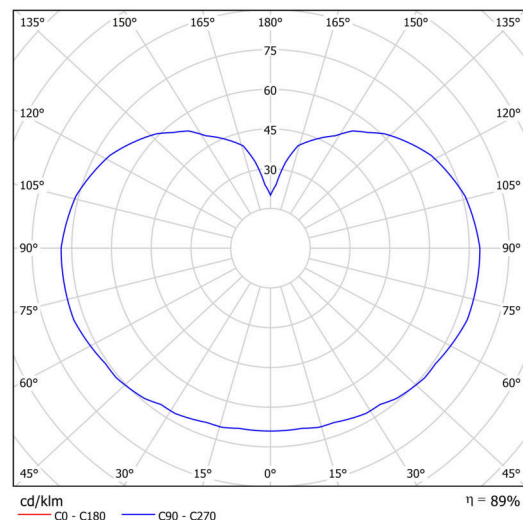

Luminous

Blue light hazard	Risk group 0

Eulum data for calculation programs are available at www.osmont.cz.