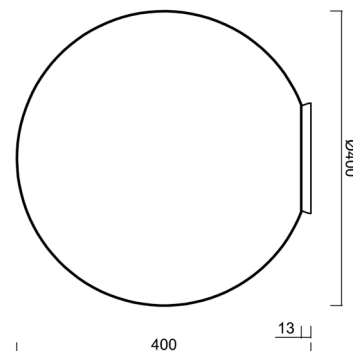

# STYX 4

Product code: STY58029

Type: IN-12BD1/196 C\*

Short description of the luminaire: Black surface-mounted E27 light ON/OFF with TRIPLEX OPAL glass shade.

## Technical

Types of luminaires	Classic on/off
Mounting type	surface mounted
Base material	polycarbonate
Shade material	three-layer glass TRIPLEX OPAL
Base color	black Ral9005
Shade color	white
Holding the shade	bayonet
Mounting location	ceiling
Width	400 mm
Length	400 mm
Height	400 mm
Diameter	ø 400 mm
mounting holes (diameter)	4xø5mm
Installation wire (diameter)	2xø16mm
Impact strength	IK01
Operating temperature	from -20°C to +30°C