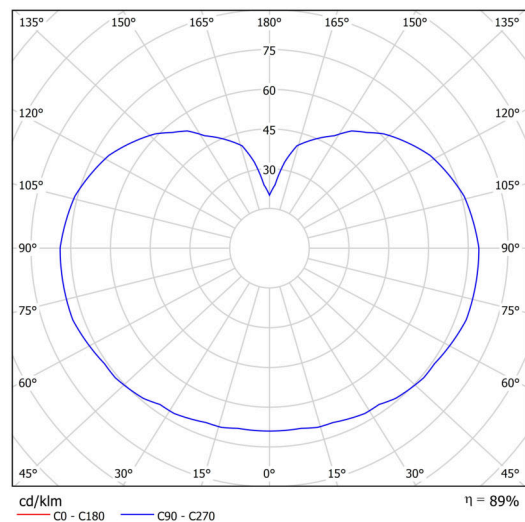

Luminous

Blue light hazard	Risk group 0

Eulum data for calculation programs are available at www.osmont.cz.