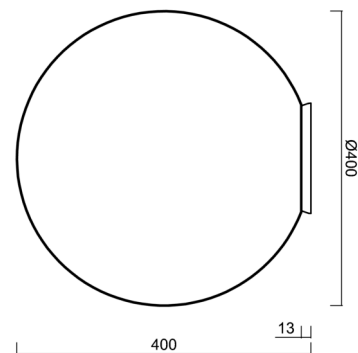

Technical

Types of luminaires	Sensor
Mounting type	surface mounted
Base material	polycarbonate
Shade material	three-layer glass TRIPLEX OPAL
Base color	polished brass
Shade color	white
Holding the shade	bayonet
Mounting location	ceiling/wall
Width	400 mm
Length	400 mm
Height	400 mm
Diameter	ø 400 mm
mounting holes (diameter)	4xø5mm
Installation wire (diameter)	2xø16mm
Impact strength	IK01
Operating temperature	from -20°C to +30°C

Eulum data for calculation programs are available at www.osmont.cz.

Logistic

EAN	8591728089627
Weight NTTO	3.3 Kg
Weight BTTO	3.8 Kg
Number of cartons	1 pcs
Package volume	0.067 m ³
Package 1 width	0.405 m
Package 1 length	0.405 m
Package 1 height	0.41 m
Warranty*	60 months

Lampshade

Product code	Name	Color	Description	Picture	Drawing
20095	196	white		