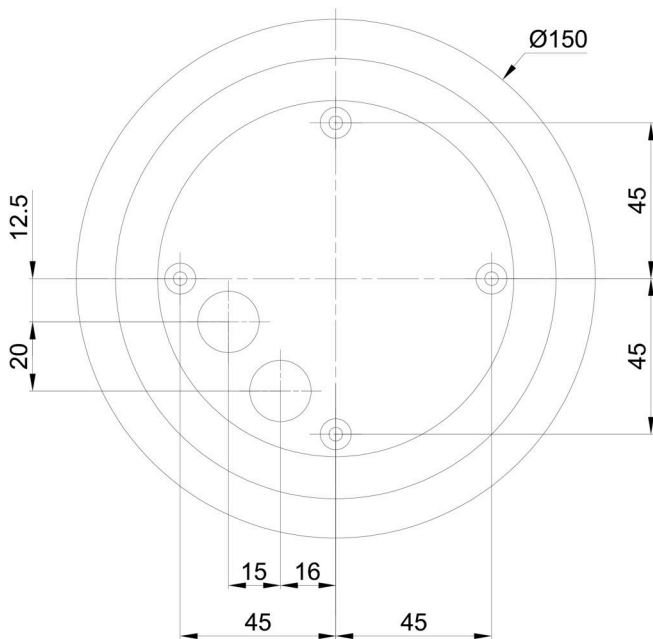

Technical

Types of luminaires	Sensor
Mounting type	surface mounted
Base material	polycarbonate
Shade material	three-layer glass TRIPLEX OPAL
Base color	polished brass
Shade color	white
Holding the shade	bayonet
Mounting location	ceiling/wall
Width	400 mm
Length	400 mm
Height	400 mm
Diameter	ø 400 mm
mounting holes (diameter)	4xø5mm
Installation wire (diameter)	2xø16mm
Impact strength	IK01
Operating temperature	from -20°C to +30°C

Eulum data for calculation programs are available at www.osmont.cz.

Logistic

EAN	8591728089627
Weight NTTO	3.3 Kg
Weight BTTO	3.8 Kg
Number of cartons	1 pcs
Package volume	0.067 m ³
Package 1 width	0.405 m
Package 1 length	0.405 m
Package 1 height	0.41 m
Warranty*	60 months

*The warranty for the batteries is valid for 12 months from the date of purchase.

Installation dimensions:

Additional assortment:

Base for surface mounting

Product code	Name	Color	Description	Picture	Drawing
33521	BD1/BP 2-1	white Ral9003			

Lampshade

Product code	Name	Color	Description	Picture	Drawing
20095	196	white		