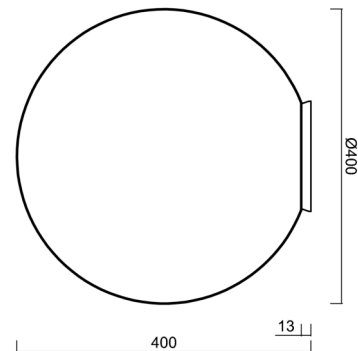

STYX 4

IN-12BD1/196 CR HF*

WWW.OSMONT.CZ

STYX 4

Product code: STY45022

Type: IN-12BD1/196 CR HF*

Short description of the luminaire: Chrome color | surface-mounted E27 light | microwave HF sensor | TRIPLEX OPAL glass shade with matt surface |

Technical

Types of luminaires	Sensor
Mounting type	surface mounted
Base material	polycarbonate
Shade material	three-layer glass TRIPLEX OPAL
Base color	chrome
Shade color	white
Holding the shade	bayonet
Mounting location	ceiling/wall
Width	400 mm
Length	400 mm
Height	400 mm
Diameter	ø 400 mm
mounting holes (diameter)	4xø5mm
Installation wire (diameter)	2xø16mm
Impact strength	IK01
Operating temperature	from -20°C to +30°C

Eulum data for calculation programs are available at www.osmont.cz.

Logistic

EAN	8591728089610
Weight NTTO	3.3 Kg
Weight BTTO	3.8 Kg
Number of cartons	1 pcs
Package volume	0.067 m ³
Package 1 width	0.405 m
Package 1 length	0.405 m
Package 1 height	0.41 m
Warranty*	60 months

Lampshade

Product code	Name	Color	Description	Picture	Drawing
20095	196	white		