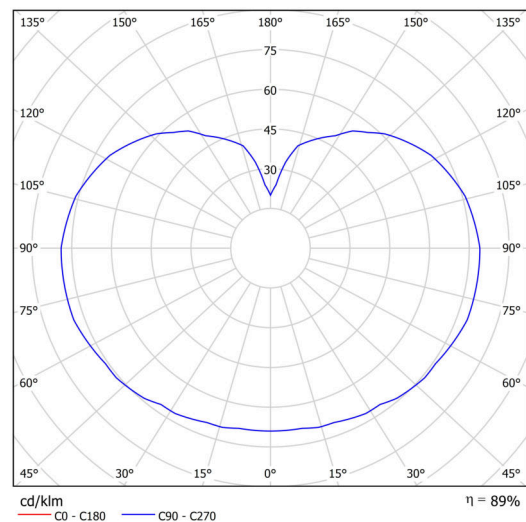

Luminous

Blue light hazard	Risk group 0

Eulum data for calculation programs are available at www.osmont.cz.