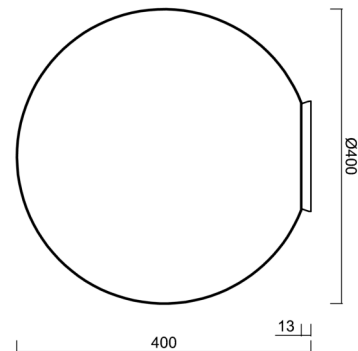

STYX 4

IN-12BD1/196 S HF*

WWW.OSMONT.CZ

STYX 4

Product code: STY45021

Type: IN-12BD1/196 S HF*

Short description of the luminaire: Silver color | surface-mounted E27 light | microwave HF sensor | TRIPLEX OPAL glass shade with matt surface

Technical

Types of luminaires	Sensor
Mounting type	surface mounted
Base material	polycarbonate
Shade material	three-layer glass TRIPLEX OPAL
Base color	silver Ral9006
Shade color	white
Holding the shade	bayonet
Mounting location	ceiling/wall
Width	400 mm
Length	400 mm
Height	400 mm
Diameter	ø 400 mm
mounting holes (diameter)	4xø5mm
Installation wire (diameter)	2xø16mm
Impact strength	IK01
Operating temperature	from -20°C to +30°C

Eulum data for calculation programs are available at www.osmont.cz.

Logistic

EAN	8591728089603
Weight NTTO	3.3 Kg
Weight BTTO	3.8 Kg
Number of cartons	1 pcs
Package volume	0.067 m ³
Package 1 width	0.405 m
Package 1 length	0.405 m
Package 1 height	0.41 m
Warranty*	60 months

Lampshade

Product code	Name	Color	Description	Picture	Drawing
20095	196	white		