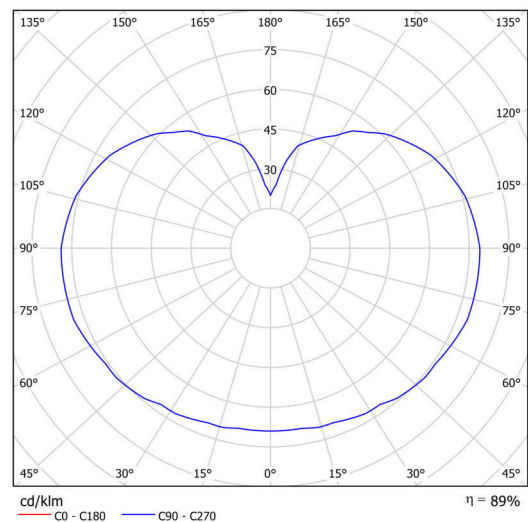

Luminous

Blue light hazard	Risk group 0

Eulum data for calculation programs are available at www.osmont.cz.