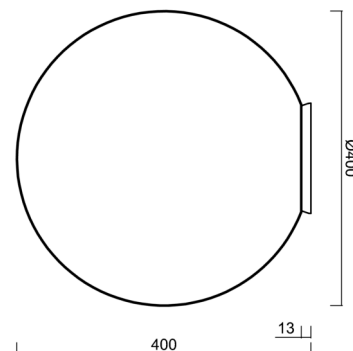

STYX 4

IN-12BD1/196 C HF*

WWW.OSMONT.CZ

STYX 4

Product code: STY45020

Type: IN-12BD1/196 C HF*

Short description of the luminaire: Black color | surface-mounted E27 light | microwave HF sensor | TRIPLEX OPAL glass shade with matt surface |

Technical

Types of luminaires	Sensor
Mounting type	surface mounted
Base material	polycarbonate
Shade material	three-layer glass TRIPLEX OPAL
Base color	black Ral9005
Shade color	white
Holding the shade	bayonet
Mounting location	ceiling/wall
Width	400 mm
Length	400 mm
Height	400 mm
Diameter	ø 400 mm
mounting holes (diameter)	4xø5mm
Installation wire (diameter)	2xø16mm
Impact strength	IK01
Operating temperature	from -20°C to +30°C

Eulum data for calculation programs are available at www.osmont.cz.

Logistic

EAN	8591728089597
Weight NTTO	3.3 Kg
Weight BTTO	3.8 Kg
Number of cartons	1 pcs
Package volume	0.067 m ³
Package 1 width	0.405 m
Package 1 length	0.405 m
Package 1 height	0.41 m
Warranty*	60 months

Lampshade

Product code	Name	Color	Description	Picture	Drawing
20095	196	white		