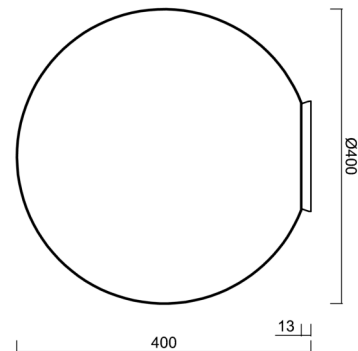

STYX 4

IN-12BD1/196 B HF*

WWW.OSMONT.CZ

STYX 4

Product code: STY45019

Type: IN-12BD1/196 B HF*

Short description of the luminaire: White color | surface-mounted E27 light | microwave HF sensor | TRIPLEX OPAL glass shade with matt surface

Technical

Types of luminaires	Sensor
Mounting type	surface mounted
Base material	polycarbonate
Shade material	three-layer glass TRIPLEX OPAL
Base color	white Ral9003
Shade color	white
Holding the shade	bayonet
Mounting location	ceiling
Width	400 mm
Length	400 mm
Height	400 mm
Diameter	ø 400 mm
mounting holes (diameter)	4xø5mm
Installation wire (diameter)	2xø16mm
Impact strength	IK01
Operating temperature	from -20°C to +30°C

Eulum data for calculation programs are available at www.osmont.cz.

Logistic

EAN	8591728085964
Weight NTTO	3.3 Kg
Weight BTTO	3.8 Kg
Number of cartons	1 pcs
Package volume	0.067 m ³
Package 1 width	0.405 m
Package 1 length	0.405 m
Package 1 height	0.41 m
Warranty*	60 months

Lampshade

Product code	Name	Color	Description	Picture	Drawing
20095	196	white		