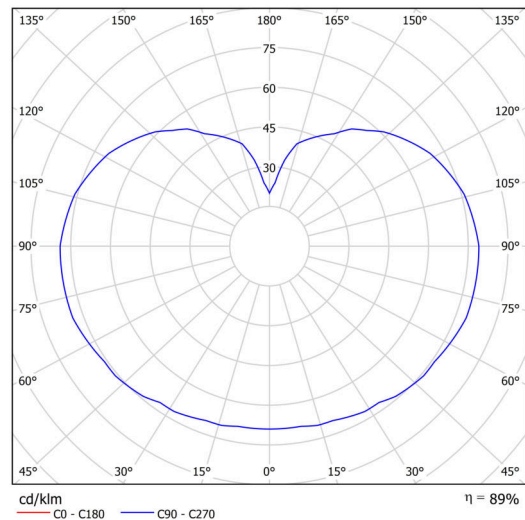

Luminous

Blue light hazard	Risk group 0

Eulum data for calculation programs are available at www.osmont.cz.