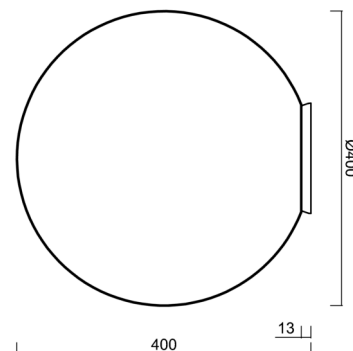

STYX 4

IN-12BD1/196 MS*

WWW.OSMONT.CZ

STYX 4

Product code: STY45008

Type: IN-12BD1/196 MS*

Short description of the luminaire: Brass surface-mounted E27 light ON/OFF with TRIPLEX OPAL glass shade.

Technical

Types of luminaires	Classic on/off
Mounting type	surface mounted
Base material	polycarbonate
Shade material	three-layer glass TRIPLEX OPAL
Base color	polished brass
Shade color	white
Holding the shade	bayonet
Mounting location	ceiling
Width	400 mm
Length	400 mm
Height	400 mm
Diameter	ø 400 mm
mounting holes (diameter)	4xø5mm
Installation wire (diameter)	2xø16mm
Impact strength	IK01
Operating temperature	from -20°C to +30°C

Lampshade

Product code	Name	Color	Description	Picture	Drawing
20095	196	white		