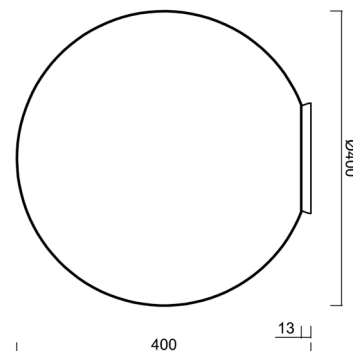

STYX 4

IN-12BD1/196 CR*

WWW.OSMONT.CZ

STYX 4

Product code: STY45007

Type: IN-12BD1/196 CR*

Short description of the luminaire: Chrome surface-mounted E27 light ON/OFF with TRIPLEX OPAL glass shade.

Technical

Types of luminaires	Classic on/off
Mounting type	surface mounted
Base material	polycarbonate
Shade material	three-layer glass TRIPLEX OPAL
Base color	chrome
Shade color	white
Holding the shade	bayonet
Mounting location	ceiling
Width	400 mm
Length	400 mm
Height	400 mm
Diameter	ø 400 mm
mounting holes (diameter)	4xø5mm
Installation wire (diameter)	2xø16mm
Impact strength	IK01
Operating temperature	from -20°C to +30°C

Lampshade

Product code	Name	Color	Description	Picture	Drawing
20095	196	white		