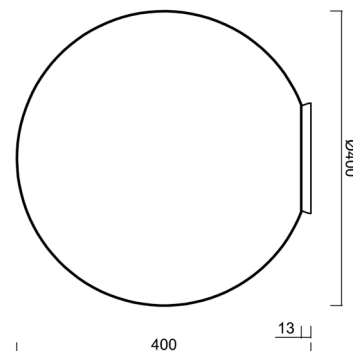

STYX 4

IN-12BD1/196 S*

WWW.OSMONT.CZ

STYX 4

Product code: STY45006

Type: IN-12BD1/196 S*

Short description of the luminaire: White surface-mounted E27 light ON/OFF with TRIPLEX OPAL glass shade.

Technical

Types of luminaires	Classic on/off
Mounting type	surface mounted
Base material	polycarbonate
Shade material	three-layer glass TRIPLEX OPAL
Base color	silver Ral9006
Shade color	white
Holding the shade	bayonet
Mounting location	ceiling
Width	400 mm
Length	400 mm
Height	400 mm
Diameter	ø 400 mm
mounting holes (diameter)	4xø5mm
Installation wire (diameter)	2xø16mm
Impact strength	IK01
Operating temperature	from -20°C to +30°C

Lampshade

Product code	Name	Color	Description	Picture	Drawing
20095	196	white		