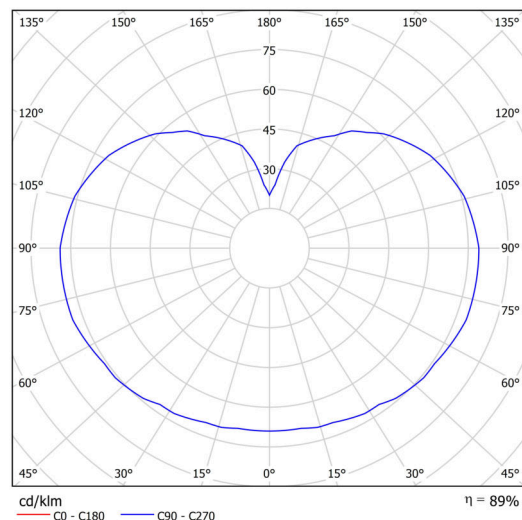

Luminous

Blue light hazard	Risk group 0

Eulum data for calculation programs are available at www.osmont.cz.