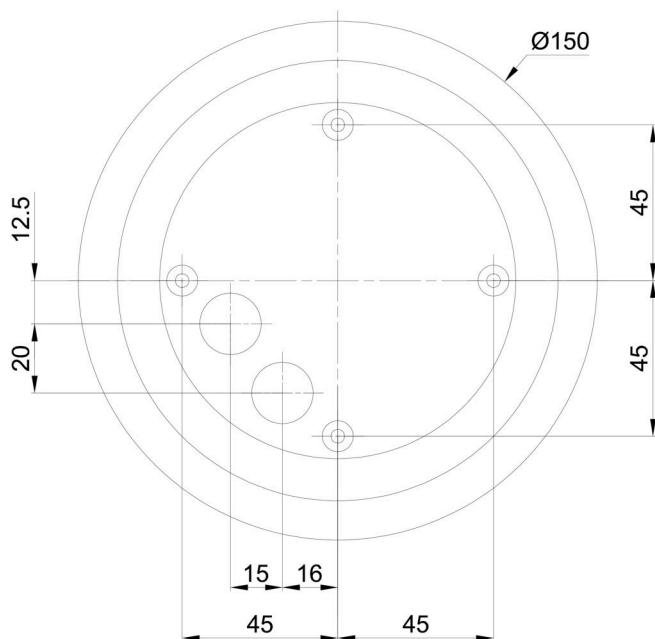

## Luminous

Blue light hazard	Risk group 0
-------------------	--------------

Eulum data for calculation programs are available at [www.osmont.cz](http://www.osmont.cz).

Logistic

EAN	8591728439750
Weight NTTO	3.3 Kg
Weight BTTO	3.8 Kg
Number of cartons	1 pcs
Package volume	0.067 m <sup>3</sup>
Package 1 width	0.405 m
Package 1 length	0.405 m
Package 1 height	0.41 m
Warranty*	60 months

\*The warranty for the batteries is valid for 12 months from the date of purchase.

Installation dimensions:

Additional assortment:

Base for surface mounting

Product code	Name	Color	Description	Picture	Drawing
33521	BD1/BP 2-1	white Ral9003			

Lampshade

Product code	Name	Color	Description	Picture	Drawing
20095	196	white		