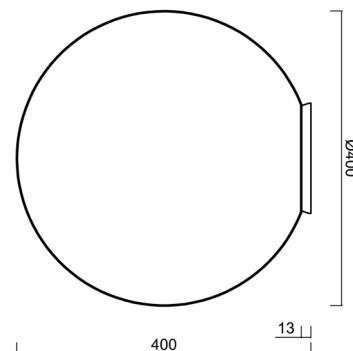

# STYX 4

Product code: STY43975

Type: IN-12BD1/196 B\*

Short description of the luminaire: White surface-mounted E27 light ON/OFF with TRIPLEX OPAL glass shade.

## Technical

Types of luminaires	Classic on/off
Mounting type	surface mounted
Base material	polycarbonate
Shade material	three-layer glass TRIPLEX OPAL
Base color	white Ral9003
Shade color	white
Holding the shade	bayonet
Mounting location	ceiling
Width	400 mm
Length	400 mm
Height	400 mm
Diameter	ø 400 mm
mounting holes (diameter)	4xø5mm
Installation wire (diameter)	2xø16mm
Impact strength	IK01
Operating temperature	from -20°C to +30°C