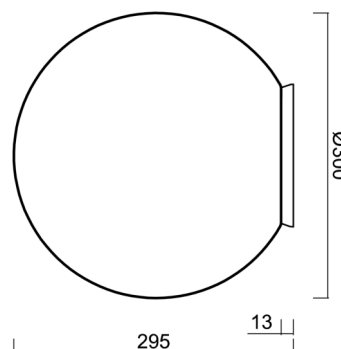

Technical

Types of luminaires	Classic on/off
Mounting type	surface mounted
Base material	polycarbonate
Shade material	three-layer glass TRIPLEX OPAL
Base color	polished brass
Shade color	white
Holding the shade	bayonet
Mounting location	ceiling/wall
Width	300 mm
Length	300 mm
Height	295 mm
Diameter	ø 300 mm
mounting holes (diameter)	4xø5mm
Installation wire (diameter)	2xø16mm
Energy Class	D
Impact strength	IK01
Operating temperature	from -20°C to +30°C

Eulum data for calculation programs are available at www.osmont.cz.

Logistic

EAN	8591728137137
Weight NTTO	2.7 Kg
Weight BTTO	3 Kg
Number of cartons	1 pcs
Package volume	0.029 m ³
Package 1 width	0.31 m
Package 1 length	0.31 m
Package 1 height	0.305 m
Warranty*	60 months

Lampshade

Product code	Name	Color	Description	Picture	Drawing
20094	194	white		