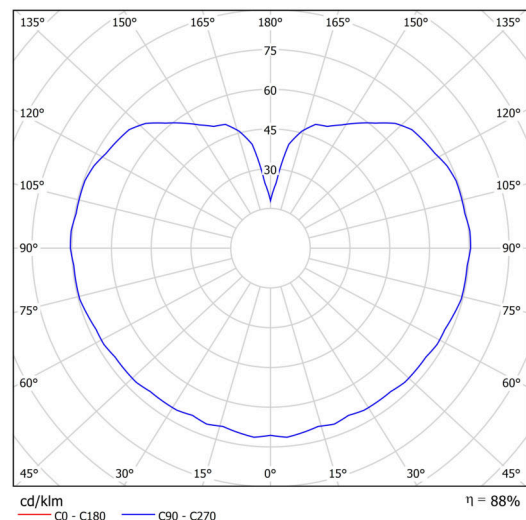

Luminous

Lum. flux of luminaire	3090 lm
Lum. flux of light source	3510 lm
Luminaire efficacy	154 lm/W
Temperature	4000 K
Rated life time LED L80/B10	100000 hours
CRI	Ra80
MacAdam	3
Blue light hazard	Risk group 0