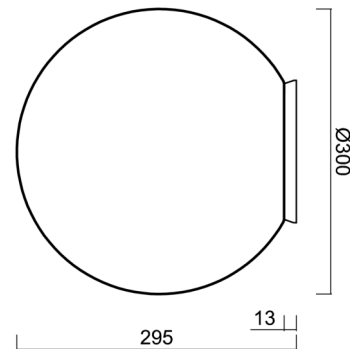

Technical

Types of luminaires	Dimmable
Mounting type	surface mounted
Base material	polycarbonate
Shade material	three-layer glass TRIPLEX OPAL
Base color	chrome
Shade color	white
Holding the shade	bayonet
Mounting location	ceiling/wall
Width	300 mm
Length	300 mm
Height	295 mm
Diameter	ø 300 mm
mounting holes (diameter)	4xø5mm
Installation wire (diameter)	2xø16mm
Energy Class	D
Impact strength	IK01
Operating temperature	from -20°C to +30°C

Eulum data for calculation programs are available at www.osmont.cz.

Logistic

EAN	8591728137120
Weight NTTO	2.7 Kg
Weight BTTO	3 Kg
Number of cartons	1 pcs
Package volume	0.029 m ³
Package 1 width	0.31 m
Package 1 length	0.31 m
Package 1 height	0.305 m
Warranty*	60 months

Lampshade

Product code	Name	Color	Description	Picture	Drawing
20094	194	white		