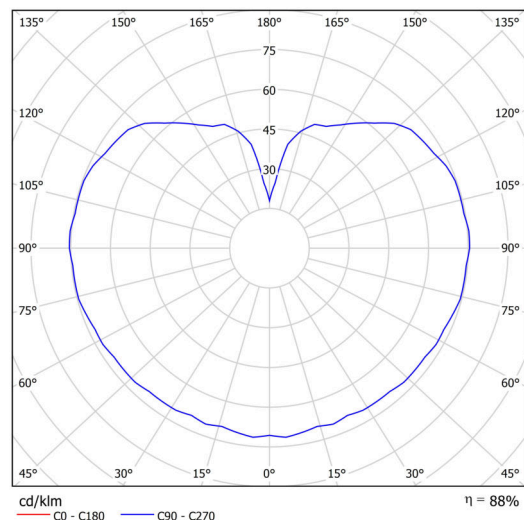

Luminous

Lum. flux of luminaire	3090 lm
Lum. flux of light source	3510 lm
Luminaire efficacy	154 lm/W
Temperature	4000 K
Rated life time LED L80/B10	100000 hours
CRI	Ra80
MacAdam	3
Blue light hazard	Risk group 0