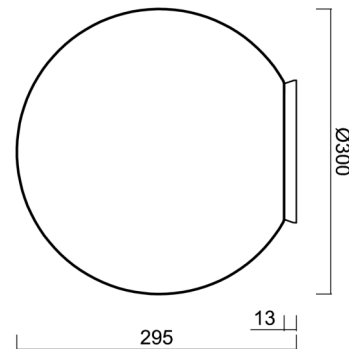

## Technical

Types of luminaires	Classic on/off
Mounting type	surface mounted
Base material	polycarbonate
Shade material	three-layer glass TRIPLEX OPAL
Base color	chrome
Shade color	white
Holding the shade	bayonet
Mounting location	ceiling/wall
Width	300 mm
Length	300 mm
Height	295 mm
Diameter	ø 300 mm
mounting holes (diameter)	4xø5mm
Installation wire (diameter)	2xø16mm
Energy Class	D
Impact strength	IK01
Operating temperature	from -20°C to +30°C

Lampshade

Product code	Name	Color	Description	Picture	Drawing
20094	194	white		