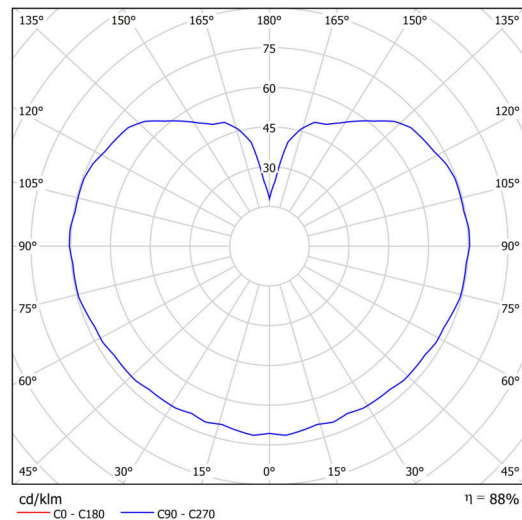

Luminous

Lum. flux of luminaire	3090 lm
Lum. flux of light source	3510 lm
Luminaire efficacy	154 lm/W
Temperature	4000 K
Rated life time LED L80/B10	100000 hours
CRI	Ra80
MacAdam	3
Blue light hazard	Risk group 0