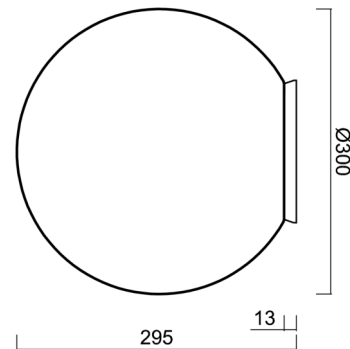

## Technical

Types of luminaires	Classic on/off
Mounting type	surface mounted
Base material	polycarbonate
Shade material	three-layer glass TRIPLEX OPAL
Base color	silver Ral9006
Shade color	white
Holding the shade	bayonet
Mounting location	ceiling/wall
Width	300 mm
Length	300 mm
Height	295 mm
Diameter	ø 300 mm
mounting holes (diameter)	4xø5mm
Installation wire (diameter)	2xø16mm
Energy Class	D
Impact strength	IK01
Operating temperature	from -20°C to +30°C

Lampshade

Product code	Name	Color	Description	Picture	Drawing
20094	194	white		