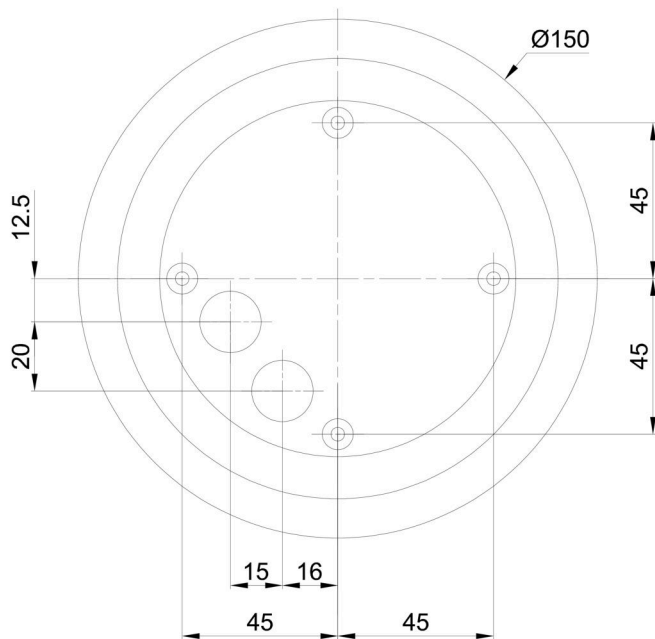

Logistic

EAN	8591728137083
Weight NTTO	2.7 Kg
Weight BTTO	3 Kg
Number of cartons	1 pcs
Package volume	0.029 m³
Package 1 width	0.31 m
Package 1 length	0.31 m
Package 1 height	0.305 m
Warranty*	60 months

*The warranty for the batteries is valid for 12 months from the date of purchase.

Installation dimensions: