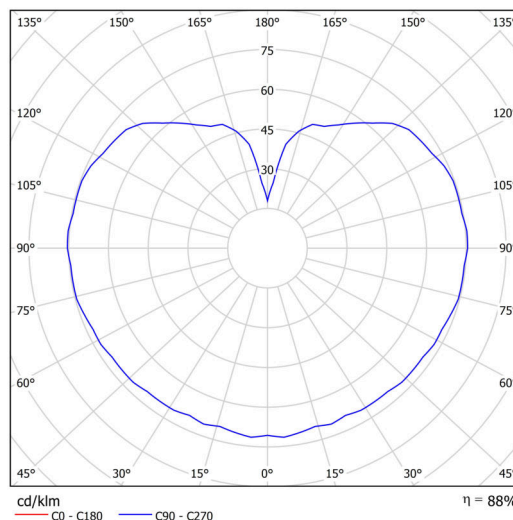

Luminous

Lum. flux of luminaire	3090 lm
Lum. flux of light source	3510 lm
Luminaire efficacy	154 lm/W
Temperature	4000 K
Rated life time LED L80/B10	100000 hours
CRI	Ra80
MacAdam	3
Blue light hazard	Risk group 0