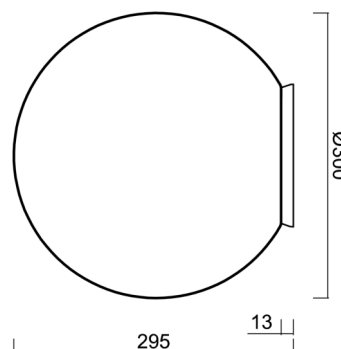

## Technical

Types of luminaires	Dimmable
Mounting type	surface mounted
Base material	polycarbonate
Shade material	three-layer glass TRIPLEX OPAL
Base color	black Ral9005
Shade color	white
Holding the shade	bayonet
Mounting location	ceiling/wall
Width	300 mm
Length	300 mm
Height	295 mm
Diameter	ø 300 mm
mounting holes (diameter)	4xø5mm
Installation wire (diameter)	2xø16mm
Energy Class	D
Impact strength	IK01
Operating temperature	from -20°C to +30°C

Lampshade

Product code	Name	Color	Description	Picture	Drawing
20094	194	white		