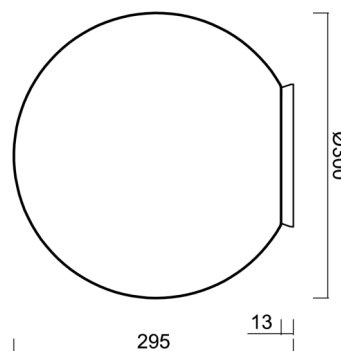

## Technical

|                              |                                |
|------------------------------|--------------------------------|
| Types of luminaires          | Classic on/off                 |
| Mounting type                | surface mounted                |
| Base material                | polycarbonate                  |
| Shade material               | three-layer glass TRIPLEX OPAL |
| Base color                   | black Ral9005                  |
| Shade color                  | white                          |
| Holding the shade            | bayonet                        |
| Mounting location            | ceiling/wall                   |
| Width                        | 300 mm                         |
| Length                       | 300 mm                         |
| Height                       | 295 mm                         |
| Diameter                     | ø 300 mm                       |
| mounting holes (diameter)    | 4xø5mm                         |
| Installation wire (diameter) | 2xø16mm                        |
| Energy Class                 | D                              |
| Impact strength              | IK01                           |
| Operating temperature        | from -20°C to +30°C            |

Lampshade

| Product code | Name | Color | Description | Picture   | Drawing |
|--------------|------|-------|-------------|---|---------|
| 20094        | 194  | white |             |  |         |