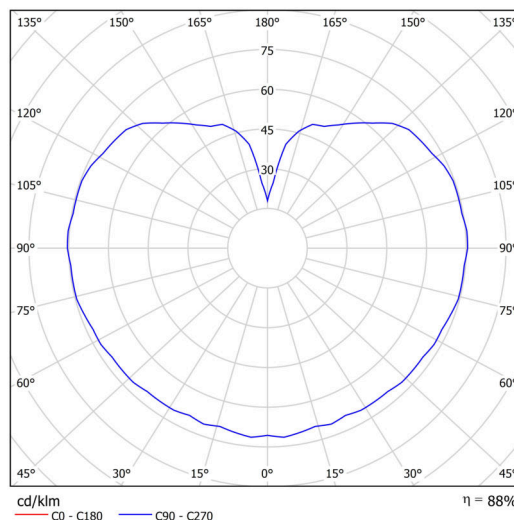

Luminous

Lum. flux of luminaire	3090 lm
Lum. flux of light source	3510 lm
Luminaire efficacy	154 lm/W
Temperature	4000 K
Rated life time LED L80/B10	100000 hours
CRI	Ra80
MacAdam	3
Blue light hazard	Risk group 0