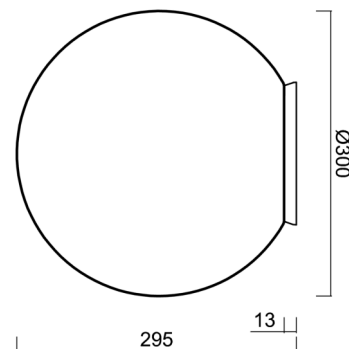

Technical

Types of luminaires	Classic on/off
Mounting type	surface mounted
Base material	polycarbonate
Shade material	three-layer glass TRIPLEX OPAL
Base color	white Ral9003
Shade color	white
Holding the shade	bayonet
Mounting location	ceiling/wall
Width	300 mm
Length	300 mm
Height	295 mm
Diameter	ø 300 mm
mounting holes (diameter)	4xø5mm
Installation wire (diameter)	2xø16mm
Energy Class	D
Impact strength	IK01
Operating temperature	from -20°C to +30°C

Eulum data for calculation programs are available at www.osmont.cz.

Logistic

EAN	8591728137052
Weight NTTO	2.7 Kg
Weight BTTO	3 Kg
Number of cartons	1 pcs
Package volume	0.029 m ³
Package 1 width	0.31 m
Package 1 length	0.31 m
Package 1 height	0.305 m
Warranty*	60 months

Lampshade

Product code	Name	Color	Description	Picture	Drawing
20094	194	white		