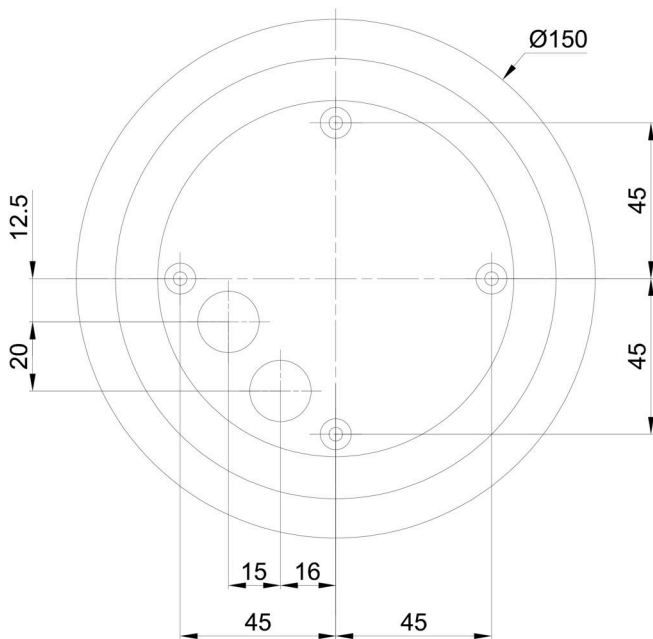

Logistic

EAN	8591728137052
Weight NTTO	2.7 Kg
Weight BTTO	3 Kg
Number of cartons	1 pcs
Package volume	0.029 m³
Package 1 width	0.31 m
Package 1 length	0.31 m
Package 1 height	0.305 m
Warranty*	60 months

*The warranty for the batteries is valid for 12 months from the date of purchase.

Installation dimensions: