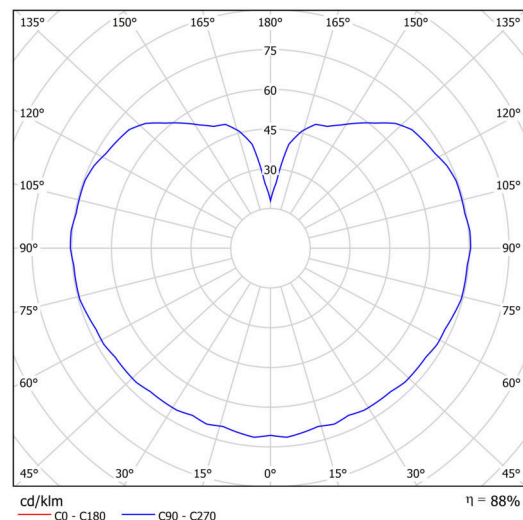

Technical

Types of luminaires	Classic on/off
Mounting type	surface mounted
Base material	polycarbonate
Shade material	three-layer glass TRIPLEX OPAL
Base color	white Ral9003
Shade color	white
Holding the shade	bayonet
Mounting location	ceiling/wall
Width	300 mm
Length	300 mm
Height	295 mm
Diameter	ø 300 mm
mounting holes (diameter)	4xø5mm
Installation wire (diameter)	2xø16mm
Energy Class	D
Impact strength	IK01
Operating temperature	from -20°C to +30°C

Luminous

Lum. flux of luminaire	3090 lm
Lum. flux of light source	3510 lm
Luminaire efficacy	154 lm/W
Temperature	4000 K
Rated life time LED L80/B10	100000 hours
CRI	Ra80
MacAdam	3
Blue light hazard	Risk group 0