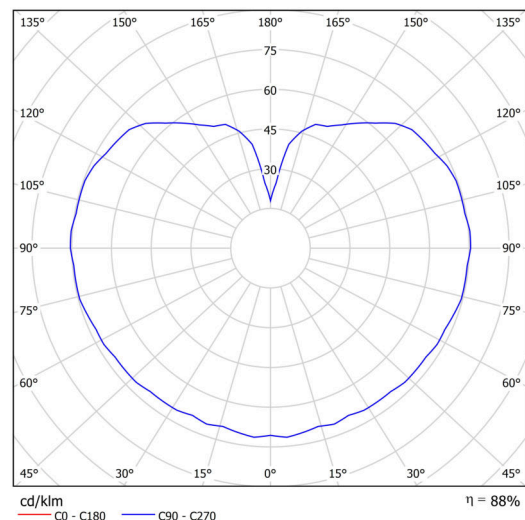

Luminous

Lum. flux of luminaire	2960 lm
Lum. flux of light source	3360 lm
Luminaire efficacy	148 lm/W
Temperature	3000 K
Rated life time LED L80/B10	100000 hours
CRI	Ra80
MacAdam	3
Blue light hazard	Risk group 0