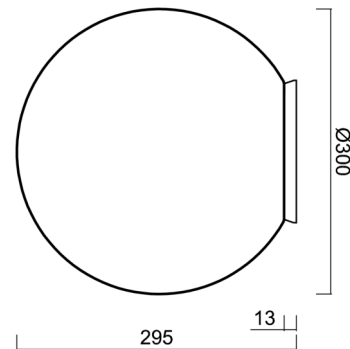

STYX 3

LED-5L06E450BD1/194 CR 3K#

WWW.OSMONT.CZ

STYX 3

Product code: STY61236

Type: LED-5L06E450BD1/194 CR 3K#

Short description of the luminaire: Chrome surface-mounted LED light ON/OFF with TRIPLEX OPAL glass shade.

Technical

Types of luminaires	Classic on/off
Mounting type	surface mounted
Base material	polycarbonate
Shade material	three-layer glass TRIPLEX OPAL
Base color	chrome
Shade color	white
Holding the shade	bayonet
Mounting location	ceiling/wall
Width	300 mm
Length	300 mm
Height	295 mm
Diameter	ø 300 mm
mounting holes (diameter)	4xø5mm
Installation wire (diameter)	2xø16mm
Energy Class	D
Impact strength	IK01
Operating temperature	from -20°C to +30°C

Eulum data for calculation programs are available at www.osmont.cz.

Logistic

EAN	8591728136819
Weight NTTO	2.7 Kg
Weight BTTO	3 Kg
Number of cartons	1 pcs
Package volume	0.029 m ³
Package 1 width	0.31 m
Package 1 length	0.31 m
Package 1 height	0.305 m
Warranty*	60 months

Lampshade

Product code	Name	Color	Description	Picture	Drawing
20094	194	white		