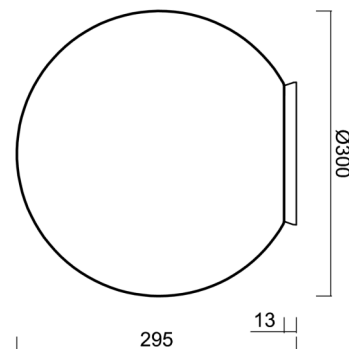

## Technical

Types of luminaires	Classic on/off
Mounting type	surface mounted
Base material	polycarbonate
Shade material	three-layer glass TRIPLEX OPAL
Base color	silver Ral9006
Shade color	white
Holding the shade	bayonet
Mounting location	ceiling/wall
Width	300 mm
Length	300 mm
Height	295 mm
Diameter	ø 300 mm
mounting holes (diameter)	4xø5mm
Installation wire (diameter)	2xø16mm
Energy Class	D
Impact strength	IK01
Operating temperature	from -20°C to +30°C

Eulum data for calculation programs are available at [www.osmont.cz](http://www.osmont.cz).

Logistic

EAN	8591728136796
Weight NTTO	2.7 Kg
Weight BTTO	3 Kg
Number of cartons	1 pcs
Package volume	0.029 m <sup>3</sup>
Package 1 width	0.31 m
Package 1 length	0.31 m
Package 1 height	0.305 m
Warranty*	60 months

Lampshade

Product code	Name	Color	Description	Picture	Drawing
20094	194	white		