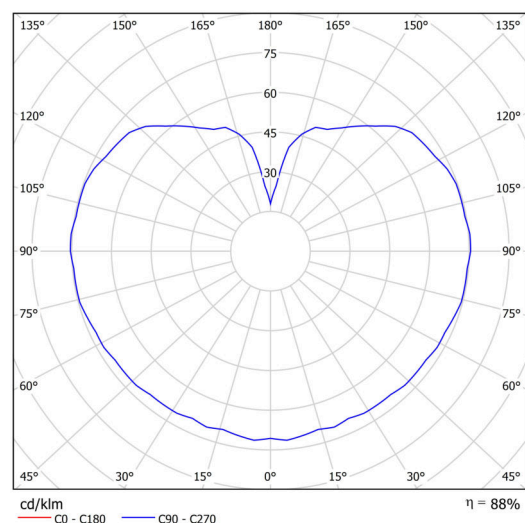

Technical

Types of luminaires	Classic on/off
Mounting type	surface mounted
Base material	polycarbonate
Shade material	three-layer glass TRIPLEX OPAL
Base color	black Ral9005
Shade color	white
Holding the shade	bayonet
Mounting location	ceiling/wall
Width	300 mm
Length	300 mm
Height	295 mm
Diameter	ø 300 mm
mounting holes (diameter)	4xø5mm
Installation wire (diameter)	2xø16mm
Energy Class	D
Impact strength	IK01
Operating temperature	from -20°C to +30°C

Luminous

Lum. flux of luminaire	2960 lm
Lum. flux of light source	3360 lm
Luminaire efficacy	148 lm/W
Temperature	3000 K
Rated life time LED L80/B10	100000 hours
CRI	Ra80
MacAdam	3
Blue light hazard	Risk group 0