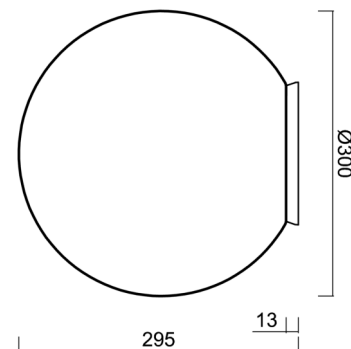

Technical

Types of luminaires	Classic on/off
Mounting type	surface mounted
Base material	polycarbonate
Shade material	three-layer glass TRIPLEX OPAL
Base color	black Ral9005
Shade color	white
Holding the shade	bayonet
Mounting location	ceiling/wall
Width	300 mm
Length	300 mm
Height	295 mm
Diameter	ø 300 mm
mounting holes (diameter)	4xø5mm
Installation wire (diameter)	2xø16mm
Energy Class	D
Impact strength	IK01
Operating temperature	from -20°C to +30°C

Eulum data for calculation programs are available at www.osmont.cz.

Logistic

EAN	8591728136772
Weight NTTO	2.7 Kg
Weight BTTO	3 Kg
Number of cartons	1 pcs
Package volume	0.029 m ³
Package 1 width	0.31 m
Package 1 length	0.31 m
Package 1 height	0.305 m
Warranty*	60 months

Lampshade

Product code	Name	Color	Description	Picture	Drawing
20094	194	white		