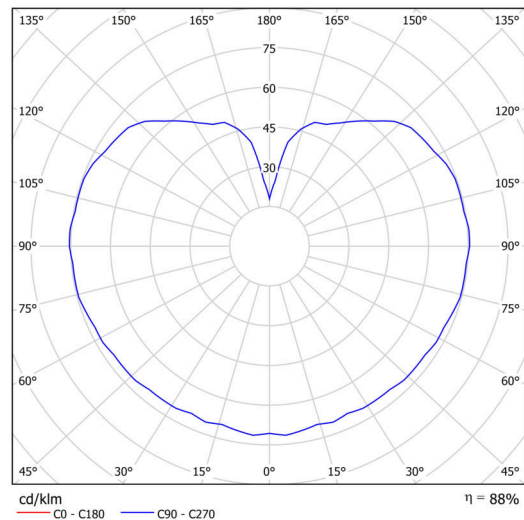

Luminous

Lum. flux of luminaire	2960 lm
Lum. flux of light source	3360 lm
Luminaire efficacy	148 lm/W
Temperature	3000 K
Rated life time LED L80/B10	100000 hours
CRI	Ra80
MacAdam	3
Blue light hazard	Risk group 0