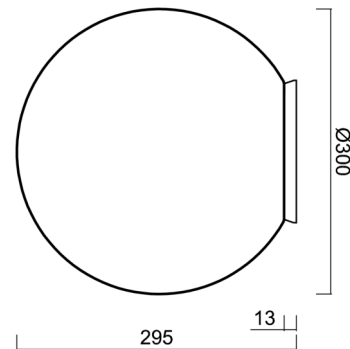

## Technical

Types of luminaires	Classic on/off
Mounting type	surface mounted
Base material	polycarbonate
Shade material	three-layer glass TRIPLEX OPAL
Base color	white Ral9003
Shade color	white
Holding the shade	bayonet
Mounting location	ceiling/wall
Width	300 mm
Length	300 mm
Height	295 mm
Diameter	ø 300 mm
mounting holes (diameter)	4xø5mm
Installation wire (diameter)	2xø16mm
Energy Class	D
Impact strength	IK01
Operating temperature	from -20°C to +30°C

Lampshade

Product code	Name	Color	Description	Picture	Drawing
20094	194	white		