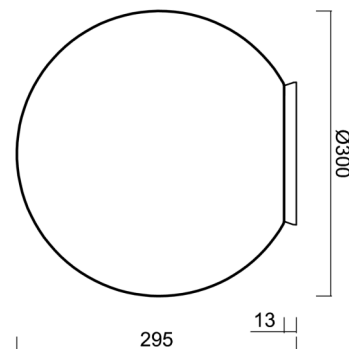

STYX 3

IN-12BD1/194 C*

WWW.OSMONT.CZ

STYX 3

Product code: STY58027

Type: IN-12BD1/194 C*

Short description of the luminaire: Black surface-mounted E27 light ON/OFF with TRIPLEX OPAL glass shade.

Technical

Types of luminaires	Classic on/off
Mounting type	surface mounted
Base material	polycarbonate
Shade material	three-layer glass TRIPLEX OPAL
Base color	black Ral9005
Shade color	white
Holding the shade	bayonet
Mounting location	ceiling/wall
Width	300 mm
Length	300 mm
Height	295 mm
Diameter	ø 300 mm
mounting holes (diameter)	4xø5mm
Installation wire (diameter)	2xø16mm
Impact strength	IK01
Operating temperature	from -20°C to +30°C

Eulum data for calculation programs are available at www.osmont.cz.

Logistic

EAN	8591728580278
Weight NTTO	2.4 Kg
Weight BTTO	2.7 Kg
Number of cartons	1 pcs
Package volume	0.029 m ³
Package 1 width	0.31 m
Package 1 length	0.31 m
Package 1 height	0.305 m
Warranty*	60 months

Lampshade

Product code	Name	Color	Description	Picture	Drawing
20094	194	white		