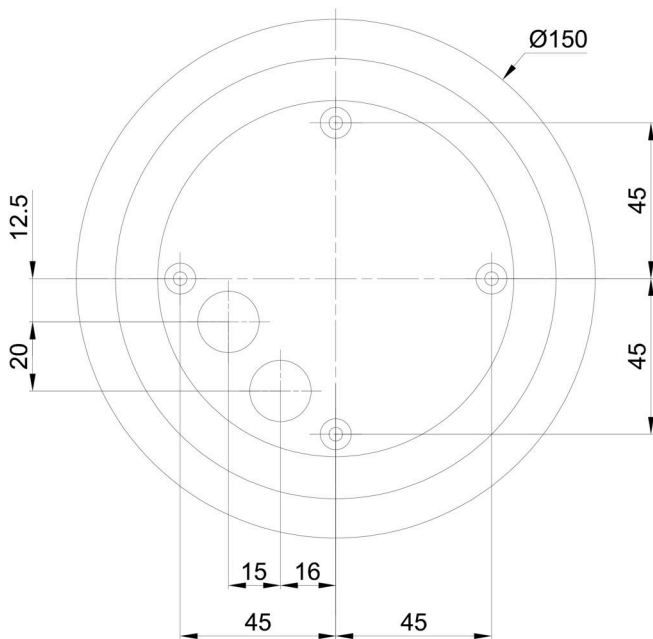

## Technical

Types of luminaires	Sensor
Mounting type	surface mounted
Base material	polycarbonate
Shade material	three-layer glass TRIPLEX OPAL
Base color	polished brass
Shade color	white
Holding the shade	bayonet
Mounting location	ceiling/wall
Width	300 mm
Length	300 mm
Height	295 mm
Diameter	ø 300 mm
mounting holes (diameter)	4xø5mm
Installation wire (diameter)	2xø16mm
Impact strength	IK01
Operating temperature	from -20°C to +30°C

## Luminous

Blue light hazard	Risk group 0
-------------------	--------------

Eulum data for calculation programs are available at [www.osmont.cz](http://www.osmont.cz).

Logistic

EAN	8591728117009
Weight NTTO	2.4 Kg
Weight BTTO	2.7 Kg
Number of cartons	1 pcs
Package volume	0.029 m <sup>3</sup>
Package 1 width	0.31 m
Package 1 length	0.31 m
Package 1 height	0.305 m
Warranty*	60 months

\*The warranty for the batteries is valid for 12 months from the date of purchase.

Installation dimensions:

Additional assortment:

Base for surface mounting

Product code	Name	Color	Description	Picture	Drawing
33521	BD1/BP 2-1	white Ral9003			

Lampshade

Product code	Name	Color	Description	Picture	Drawing
20094	194	white		