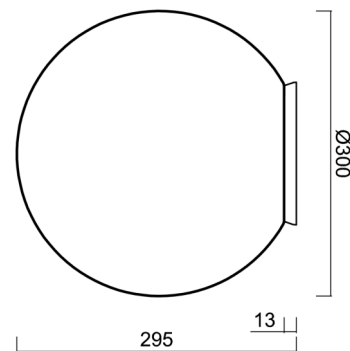

## Technical

Types of luminaires	Sensor
Mounting type	surface mounted
Base material	polycarbonate
Shade material	three-layer glass TRIPLEX OPAL
Base color	polished brass
Shade color	white
Holding the shade	bayonet
Mounting location	ceiling/wall
Width	300 mm
Length	300 mm
Height	295 mm
Diameter	ø 300 mm
mounting holes (diameter)	4xø5mm
Installation wire (diameter)	2xø16mm
Impact strength	IK01
Operating temperature	from -20°C to +30°C

## Luminous

Blue light hazard	Risk group 0
-------------------	--------------

Eulum data for calculation programs are available at [www.osmont.cz](http://www.osmont.cz).

Logistic

EAN	8591728117009
Weight NTTO	2.4 Kg
Weight BTTO	2.7 Kg
Number of cartons	1 pcs
Package volume	0.029 m <sup>3</sup>
Package 1 width	0.31 m
Package 1 length	0.31 m
Package 1 height	0.305 m
Warranty*	60 months

Lampshade

Product code	Name	Color	Description	Picture	Drawing
20094	194	white		