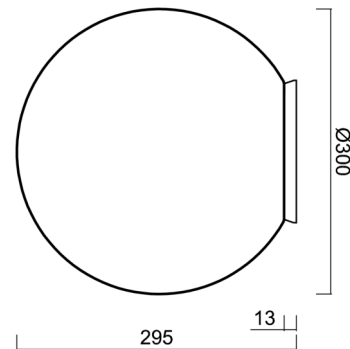

## Technical

Types of luminaires	Sensor
Mounting type	surface mounted
Base material	polycarbonate
Shade material	three-layer glass TRIPLEX OPAL
Base color	chrome
Shade color	white
Holding the shade	bayonet
Mounting location	ceiling/wall
Width	300 mm
Length	300 mm
Height	295 mm
Diameter	ø 300 mm
mounting holes (diameter)	4xø5mm
Installation wire (diameter)	2xø16mm
Impact strength	IK01
Operating temperature	from -20°C to +30°C

## Luminous

Blue light hazard	Risk group 0
-------------------	--------------

Eulum data for calculation programs are available at [www.osmont.cz](http://www.osmont.cz).

Logistic

EAN	8591728089580
Weight NTTO	2.4 Kg
Weight BTTO	2.7 Kg
Number of cartons	1 pcs
Package volume	0.029 m <sup>3</sup>
Package 1 width	0.31 m
Package 1 length	0.31 m
Package 1 height	0.305 m
Warranty*	60 months

Lampshade

Product code	Name	Color	Description	Picture	Drawing
20094	194	white		