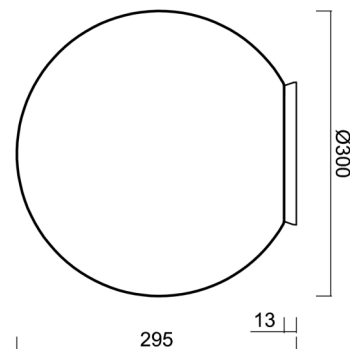

Technical

Types of luminaires	Sensor
Mounting type	surface mounted
Base material	polycarbonate
Shade material	three-layer glass TRIPLEX OPAL
Base color	silver Ral9006
Shade color	white
Holding the shade	bayonet
Mounting location	ceiling/wall
Width	300 mm
Length	300 mm
Height	295 mm
Diameter	ø 300 mm
mounting holes (diameter)	4xø5mm
Installation wire (diameter)	2xø16mm
Impact strength	IK01
Operating temperature	from -20°C to +30°C

Eulum data for calculation programs are available at www.osmont.cz.

Logistic

EAN	8591728089573
Weight NTTO	2.4 Kg
Weight BTTO	2.7 Kg
Number of cartons	1 pcs
Package volume	0.029 m ³
Package 1 width	0.31 m
Package 1 length	0.31 m
Package 1 height	0.305 m
Warranty*	60 months

Lampshade

Product code	Name	Color	Description	Picture	Drawing
20094	194	white		