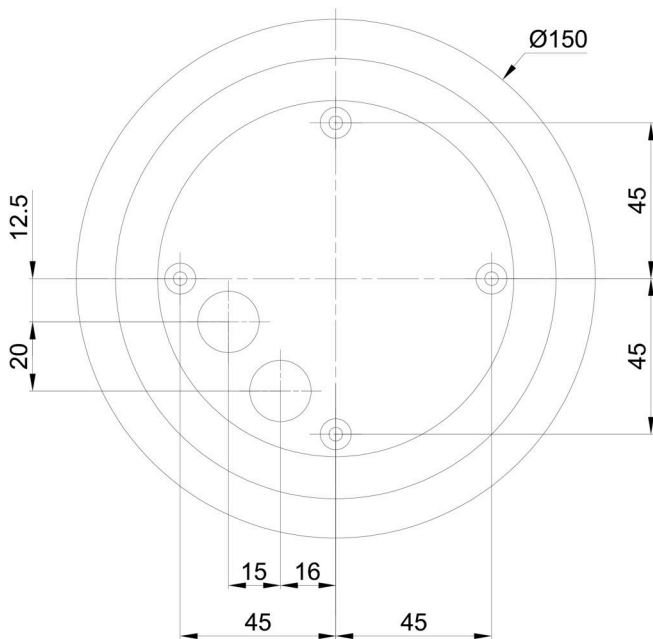

Technical

Types of luminaires	Sensor
Mounting type	surface mounted
Base material	polycarbonate
Shade material	three-layer glass TRIPLEX OPAL
Base color	silver Ral9006
Shade color	white
Holding the shade	bayonet
Mounting location	ceiling/wall
Width	300 mm
Length	300 mm
Height	295 mm
Diameter	ø 300 mm
mounting holes (diameter)	4xø5mm
Installation wire (diameter)	2xø16mm
Impact strength	IK01
Operating temperature	from -20°C to +30°C

Eulum data for calculation programs are available at www.osmont.cz.

Logistic

EAN	8591728089573
Weight NTTO	2.4 Kg
Weight BTTO	2.7 Kg
Number of cartons	1 pcs
Package volume	0.029 m ³
Package 1 width	0.31 m
Package 1 length	0.31 m
Package 1 height	0.305 m
Warranty*	60 months

*The warranty for the batteries is valid for 12 months from the date of purchase.

Installation dimensions:

Additional assortment:

Base for surface mounting

Product code	Name	Color	Description	Picture	Drawing
33521	BD1/BP 2-1	white Ral9003			

Lampshade

Product code	Name	Color	Description	Picture	Drawing
20094	194	white		