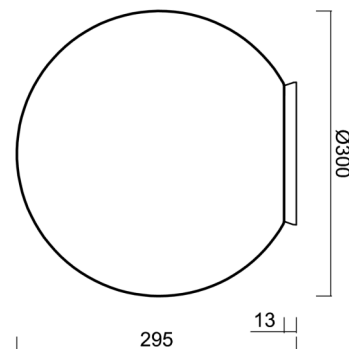

## Technical

Types of luminaires	Sensor
Mounting type	surface mounted
Base material	polycarbonate
Shade material	three-layer glass TRIPLEX OPAL
Base color	black Ral9005
Shade color	white
Holding the shade	bayonet
Mounting location	ceiling/wall
Width	300 mm
Length	300 mm
Height	295 mm
Diameter	ø 300 mm
mounting holes (diameter)	4xø5mm
Installation wire (diameter)	2xø16mm
Impact strength	IK01
Operating temperature	from -20°C to +30°C

## Luminous

Blue light hazard	Risk group 0
-------------------	--------------

Eulum data for calculation programs are available at [www.osmont.cz](http://www.osmont.cz).

Logistic

EAN	8591728089566
Weight NTTO	2.4 Kg
Weight BTTO	2.7 Kg
Number of cartons	1 pcs
Package volume	0.029 m <sup>3</sup>
Package 1 width	0.31 m
Package 1 length	0.31 m
Package 1 height	0.305 m
Warranty*	60 months

Lampshade

Product code	Name	Color	Description	Picture	Drawing
20094	194	white		