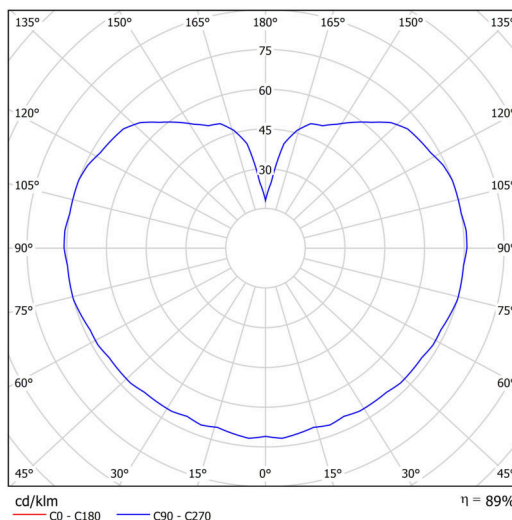

Luminous

Blue light hazard	Risk group 0

Eulum data for calculation programs are available at www.osmont.cz.