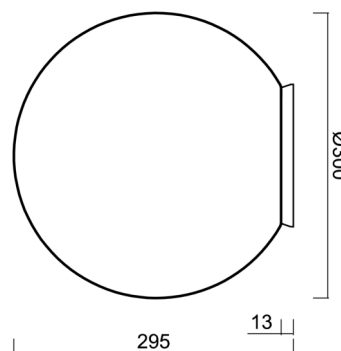

# STYX 3

Product code: STY45014

Type: IN-12BD1/194 B HF\*

Short description of the luminaire: White color | surface-mounted E27 light | microwave HF sensor | TRIPLEX OPAL glass shade with matt surface

## Technical

Types of luminaires	Sensor
Mounting type	surface mounted
Base material	polycarbonate
Shade material	three-layer glass TRIPLEX OPAL
Base color	white Ral9003
Shade color	white
Holding the shade	bayonet
Mounting location	ceiling/wall
Width	300 mm
Length	300 mm
Height	295 mm
Diameter	ø 300 mm
mounting holes (diameter)	4xø5mm
Installation wire (diameter)	2xø16mm
Impact strength	IK01
Operating temperature	from -20°C to +30°C

## Luminous

Blue light hazard	Risk group 0
-------------------	--------------

Eulum data for calculation programs are available at [www.osmont.cz](http://www.osmont.cz).

Logistic

EAN	8591728114824
Weight NTTO	2.4 Kg
Weight BTTO	2.7 Kg
Number of cartons	1 pcs
Package volume	0.029 m <sup>3</sup>
Package 1 width	0.31 m
Package 1 length	0.31 m
Package 1 height	0.305 m
Warranty*	60 months

Lampshade

Product code	Name	Color	Description	Picture	Drawing
20094	194	white		