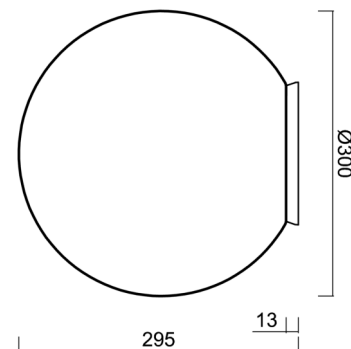

STYX 3

IN-12BD1/194 CR*

WWW.OSMONT.CZ

STYX 3

Product code: STY45001

Type: IN-12BD1/194 CR*

Short description of the luminaire: Chrome surface-mounted E27 light ON/OFF with TRIPLEX OPAL glass shade.

Technical

Types of luminaires	Classic on/off
Mounting type	surface mounted
Base material	polycarbonate
Shade material	three-layer glass TRIPLEX OPAL
Base color	chrome
Shade color	white
Holding the shade	bayonet
Mounting location	ceiling/wall
Width	300 mm
Length	300 mm
Height	295 mm
Diameter	ø 300 mm
mounting holes (diameter)	4xø5mm
Installation wire (diameter)	2xø16mm
Impact strength	IK01
Operating temperature	from -20°C to +30°C

Eulum data for calculation programs are available at www.osmont.cz.

Logistic

EAN	8591728450014
Weight NTTO	2.4 Kg
Weight BTTO	2.7 Kg
Number of cartons	1 pcs
Package volume	0.029 m ³
Package 1 width	0.31 m
Package 1 length	0.31 m
Package 1 height	0.305 m
Warranty*	60 months

Lampshade

Product code	Name	Color	Description	Picture	Drawing
20094	194	white		