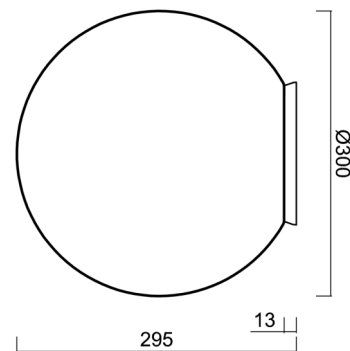

STYX 3

IN-12BD1/194 B*

WWW.OSMONT.CZ

STYX 3

Product code: STY43973

Type: IN-12BD1/194 B*

Short description of the luminaire: White surface-mounted E27 light ON/OFF with TRIPLEX OPAL glass shade.

Technical

Types of luminaires	Classic on/off
Mounting type	surface mounted
Base material	polycarbonate
Shade material	three-layer glass TRIPLEX OPAL
Base color	white Ral9003
Shade color	white
Holding the shade	bayonet
Mounting location	ceiling/wall
Width	300 mm
Length	300 mm
Height	295 mm
Diameter	ø 300 mm
mounting holes (diameter)	4xø5mm
Installation wire (diameter)	2xø16mm
Impact strength	IK01
Operating temperature	from -20°C to +30°C

Eulum data for calculation programs are available at www.osmont.cz.

Logistic

EAN	8591728439736
Weight NTTO	2.4 Kg
Weight BTTO	2.7 Kg
Number of cartons	1 pcs
Package volume	0.029 m ³
Package 1 width	0.31 m
Package 1 length	0.31 m
Package 1 height	0.305 m
Warranty*	60 months

Lampshade

Product code	Name	Color	Description	Picture	Drawing
20094	194	white		