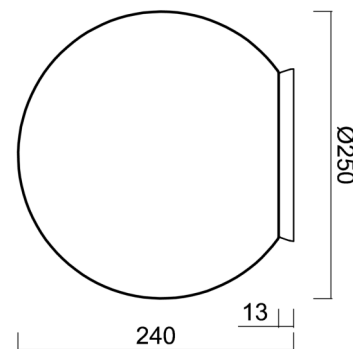

Technical

Types of luminaires	Dimmable
Mounting type	surface mounted
Base material	polycarbonate
Shade material	three-layer glass TRIPLEX OPAL
Base color	polished brass
Shade color	white
Holding the shade	bayonet
Mounting location	ceiling/wall
Width	250 mm
Length	250 mm
Height	240 mm
Diameter	ø 250 mm
mounting holes (diameter)	4xø5mm
Installation wire (diameter)	2xø16mm
Energy Class	D
Impact strength	IK01
Operating temperature	from -20°C to +30°C

Eulum data for calculation programs are available at www.osmont.cz.

Logistic

EAN	8591728137441
Weight NTTO	2 Kg
Weight BTTO	2.3 Kg
Number of cartons	1 pcs
Package volume	0.029 m ³
Package 1 width	0.31 m
Package 1 length	0.31 m
Package 1 height	0.305 m
Warranty*	60 months

Lampshade

Product code	Name	Color	Description	Picture	Drawing
20093	193	white		