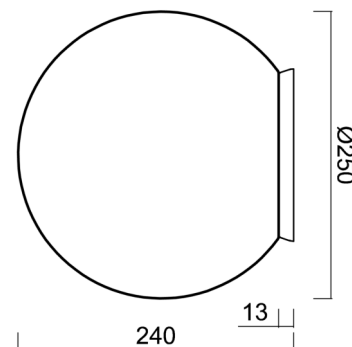

Technical

Types of luminaires	Dimmable
Mounting type	surface mounted
Base material	polycarbonate
Shade material	three-layer glass TRIPLEX OPAL
Base color	white Ral9003
Shade color	white
Holding the shade	bayonet
Mounting location	ceiling/wall
Width	250 mm
Length	250 mm
Height	240 mm
Diameter	ø 250 mm
mounting holes (diameter)	4xø5mm
Installation wire (diameter)	2xø16mm
Energy Class	D
Impact strength	IK01
Operating temperature	from -20°C to +30°C

Eulum data for calculation programs are available at www.osmont.cz.

Logistic

EAN	8591728137403
Weight NTTO	2 Kg
Weight BTTO	2.3 Kg
Number of cartons	1 pcs
Package volume	0.029 m ³
Package 1 width	0.31 m
Package 1 length	0.31 m
Package 1 height	0.305 m
Warranty*	60 months

Lampshade

Product code	Name	Color	Description	Picture	Drawing
20093	193	white		