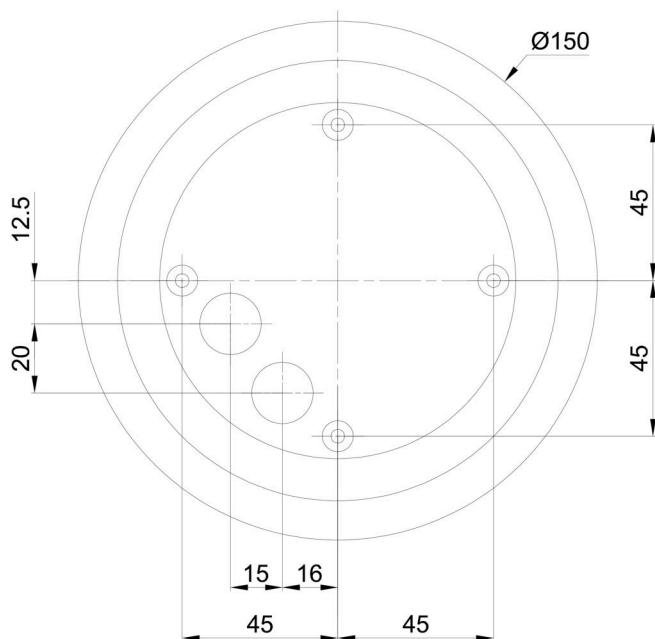

Technical

Types of luminaires	Dimmable
Mounting type	surface mounted
Base material	polycarbonate
Shade material	three-layer glass TRIPLEX OPAL
Base color	white Ral9003
Shade color	white
Holding the shade	bayonet
Mounting location	ceiling/wall
Width	250 mm
Length	250 mm
Height	240 mm
Diameter	ø 250 mm
mounting holes (diameter)	4xø5mm
Installation wire (diameter)	2xø16mm
Energy Class	D
Impact strength	IK01
Operating temperature	from -20°C to +30°C

Eulum data for calculation programs are available at www.osmont.cz.

Logistic

EAN	8591728137403
Weight NTTO	2 Kg
Weight BTTO	2.3 Kg
Number of cartons	1 pcs
Package volume	0.029 m ³
Package 1 width	0.31 m
Package 1 length	0.31 m
Package 1 height	0.305 m
Warranty*	60 months

*The warranty for the batteries is valid for 12 months from the date of purchase.

Installation dimensions:

Additional assortment:

Base for surface mounting

Product code	Name	Color	Description	Picture	Drawing
33521	BD1/BP 2-1	white Ral9003			

Lampshade

Product code	Name	Color	Description	Picture	Drawing
20093	193	white		