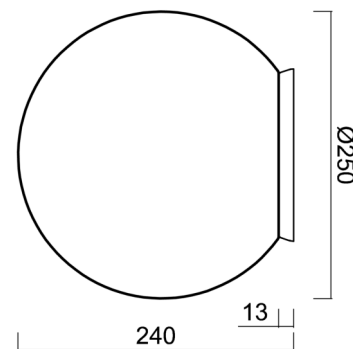

## Technical

Types of luminaires	Dimmable
Mounting type	surface mounted
Base material	polycarbonate
Shade material	three-layer glass TRIPLEX OPAL
Base color	polished brass
Shade color	white
Holding the shade	bayonet
Mounting location	ceiling/wall
Width	250 mm
Length	250 mm
Height	240 mm
Diameter	ø 250 mm
mounting holes (diameter)	4xø5mm
Installation wire (diameter)	2xø16mm
Energy Class	D
Impact strength	IK01
Operating temperature	from -20°C to +30°C

Eulum data for calculation programs are available at [www.osmont.cz](http://www.osmont.cz).

Logistic

EAN	8591728137342
Weight NTTO	2 Kg
Weight BTTO	2.3 Kg
Number of cartons	1 pcs
Package volume	0.029 m <sup>3</sup>
Package 1 width	0.31 m
Package 1 length	0.31 m
Package 1 height	0.305 m
Warranty*	60 months

Lampshade

Product code	Name	Color	Description	Picture	Drawing
20093	193	white		