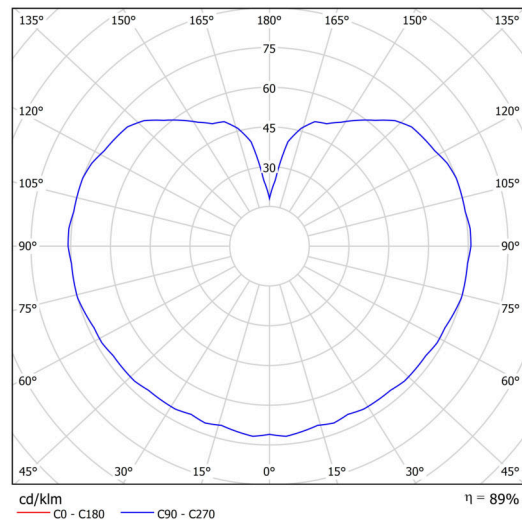

Luminous

Lum. flux of luminaire	1080 lm
Lum. flux of light source	1230 lm
Luminaire efficacy	135 lm/W
Temperature	3000 K
Rated life time LED L80/B10	100000 hours
CRI	Ra80
MacAdam	3
Blue light hazard	Risk group 0

Eulum data for calculation programs are available at www.osmont.cz.