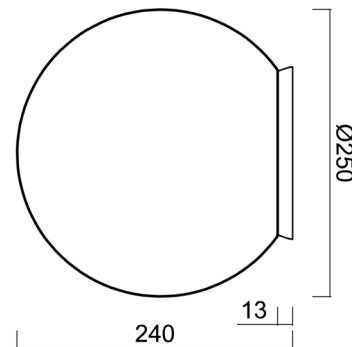

STYX 2

LED-5L05E500BD1/193 S DALI 3K#

WWW.OSMONT.CZ

STYX 2

Product code: STY71022

Type: LED-5L05E500BD1/193 S DALI 3K#

Short description of the luminaire: Silver surface-mounted LED light ON/OFF with TRIPLEX OPAL glass shade.

Technical

Types of luminaires	Dimmable
Mounting type	surface mounted
Base material	polycarbonate
Shade material	three-layer glass TRIPLEX OPAL
Base color	silver Ral9006
Shade color	white
Holding the shade	bayonet
Mounting location	ceiling/wall
Width	250 mm
Length	250 mm
Height	240 mm
Diameter	ø 250 mm
mounting holes (diameter)	4xø5mm
Installation wire (diameter)	2xø16mm
Energy Class	D
Impact strength	IK01
Operating temperature	from -20°C to +30°C

Eulum data for calculation programs are available at www.osmont.cz.

Logistic

EAN	8591728137328
Weight NTTO	2 Kg
Weight BTTO	2.3 Kg
Number of cartons	1 pcs
Package volume	0.029 m ³
Package 1 width	0.31 m
Package 1 length	0.31 m
Package 1 height	0.305 m
Warranty*	60 months

Lampshade

Product code	Name	Color	Description	Picture	Drawing
20093	193	white		