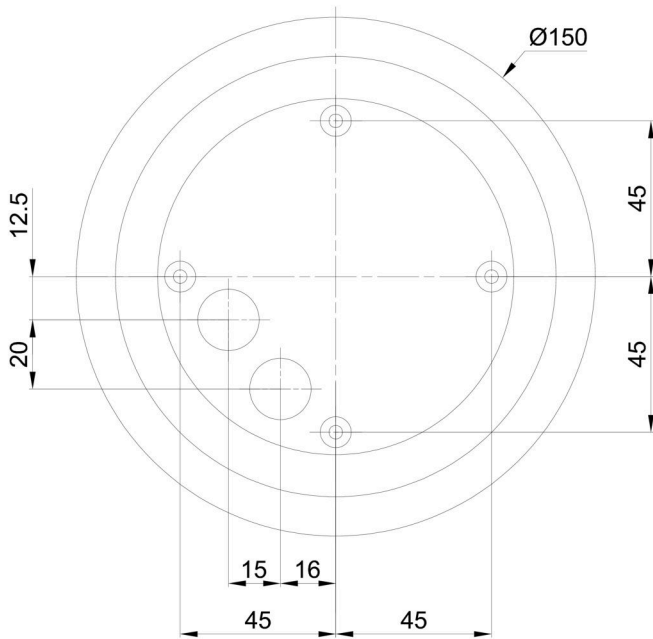

Technical

Types of luminaires	Dimmable
Mounting type	surface mounted
Base material	polycarbonate
Shade material	three-layer glass TRIPLEX OPAL
Base color	silver Ral9006
Shade color	white
Holding the shade	bayonet
Mounting location	ceiling/wall
Width	250 mm
Length	250 mm
Height	240 mm
Diameter	ø 250 mm
mounting holes (diameter)	4xø5mm
Installation wire (diameter)	2xø16mm
Energy Class	D
Impact strength	IK01
Operating temperature	from -20°C to +30°C

Eulum data for calculation programs are available at www.osmont.cz.

Logistic

EAN	8591728137328
Weight NTTO	2 Kg
Weight BTTO	2.3 Kg
Number of cartons	1 pcs
Package volume	0.029 m ³
Package 1 width	0.31 m
Package 1 length	0.31 m
Package 1 height	0.305 m
Warranty*	60 months

*The warranty for the batteries is valid for 12 months from the date of purchase.

Installation dimensions:

Additional assortment:

Base for surface mounting

Product code	Name	Color	Description	Picture	Drawing
33521	BD1/BP 2-1	white Ral9003			

Lampshade

Product code	Name	Color	Description	Picture	Drawing
20093	193	white		